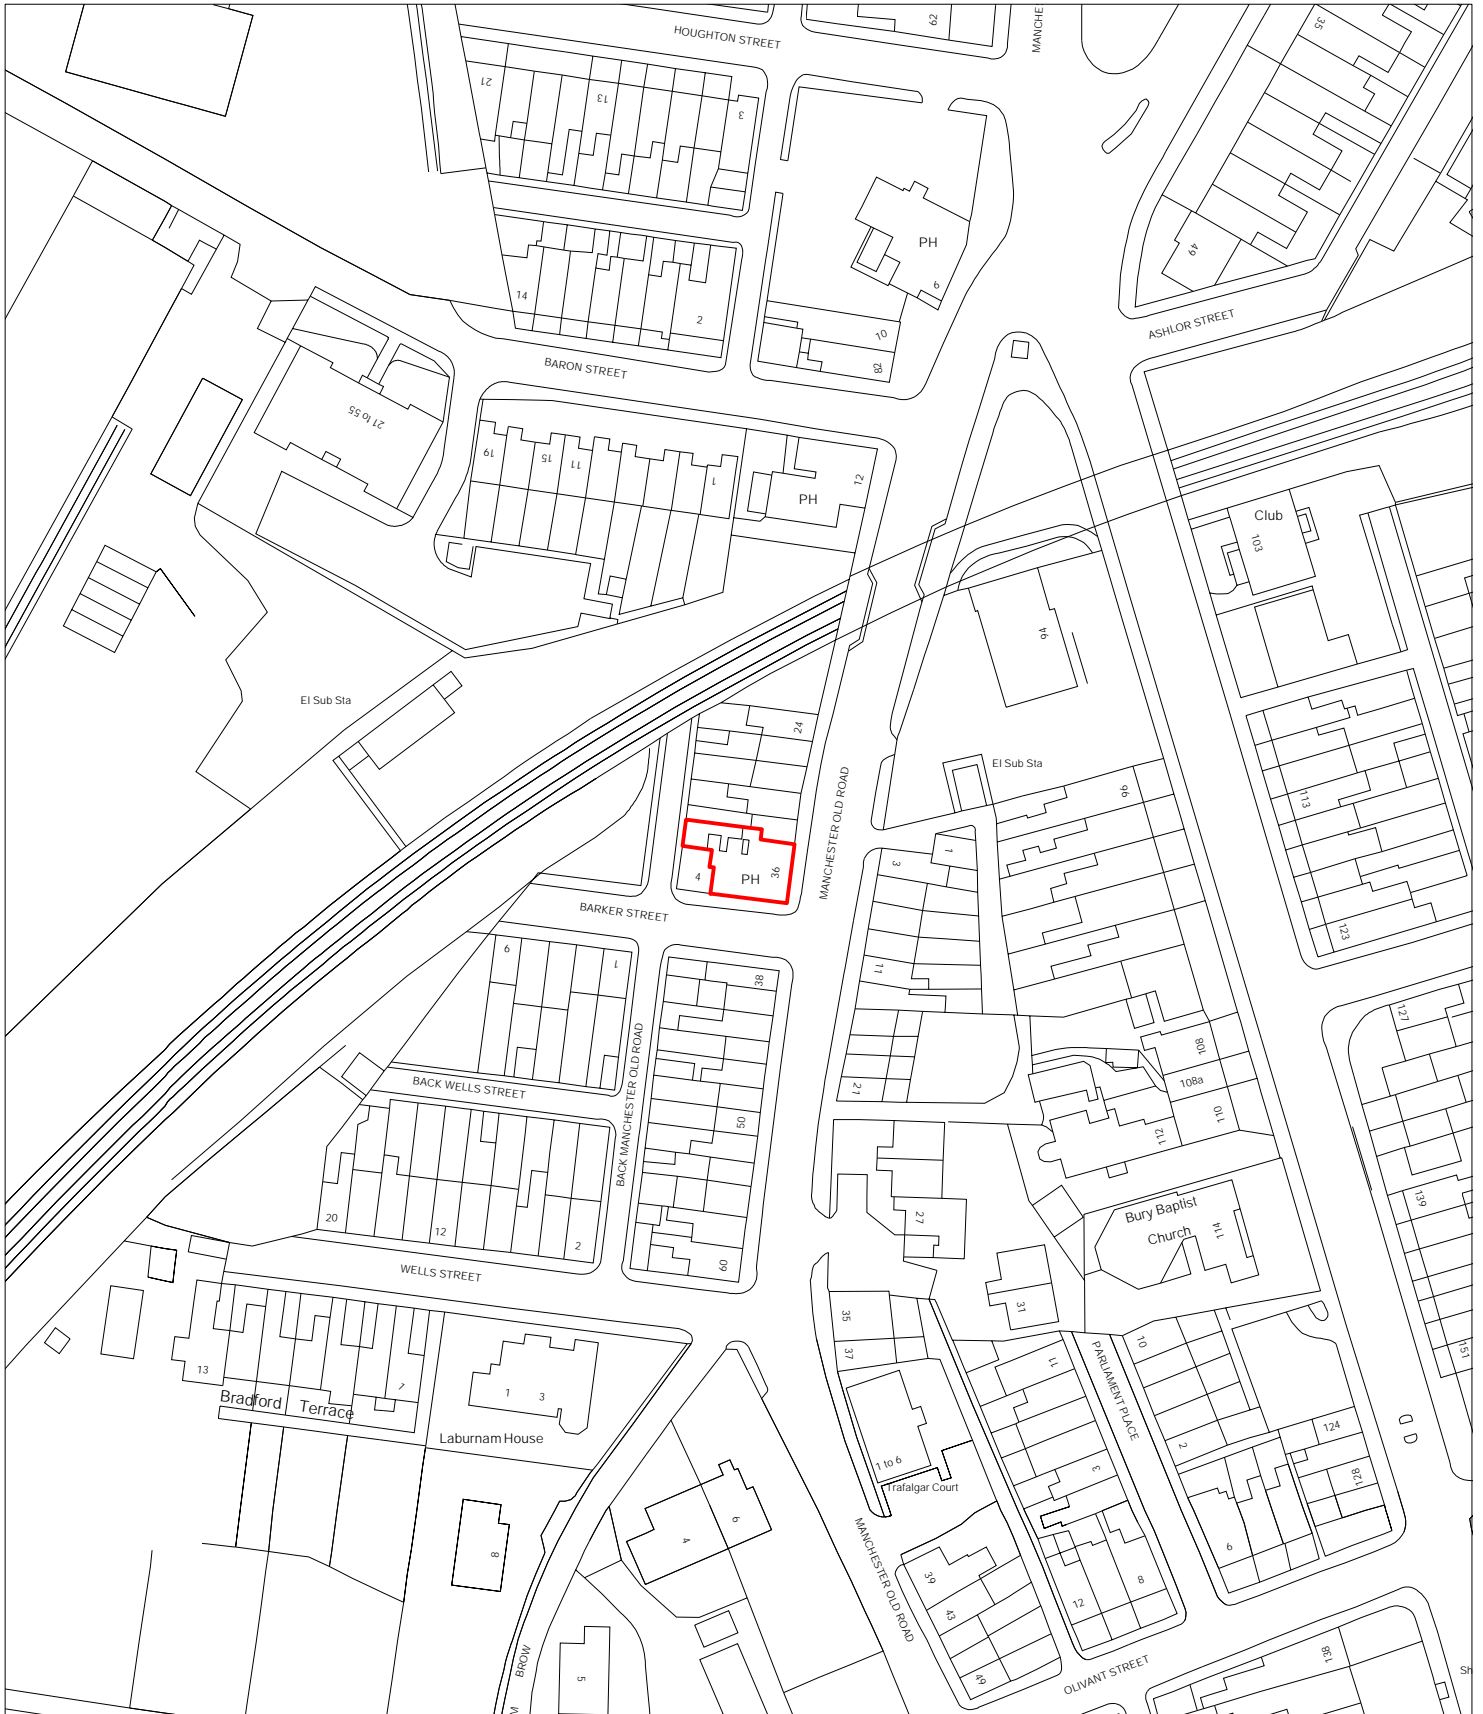

# PLAN REFERRED TO

PLAN

The Rose & Crown  
36 Manchester Old Road  
BL9 0TR

SCALE

1:1250

DRAWN BY

MB

DATE