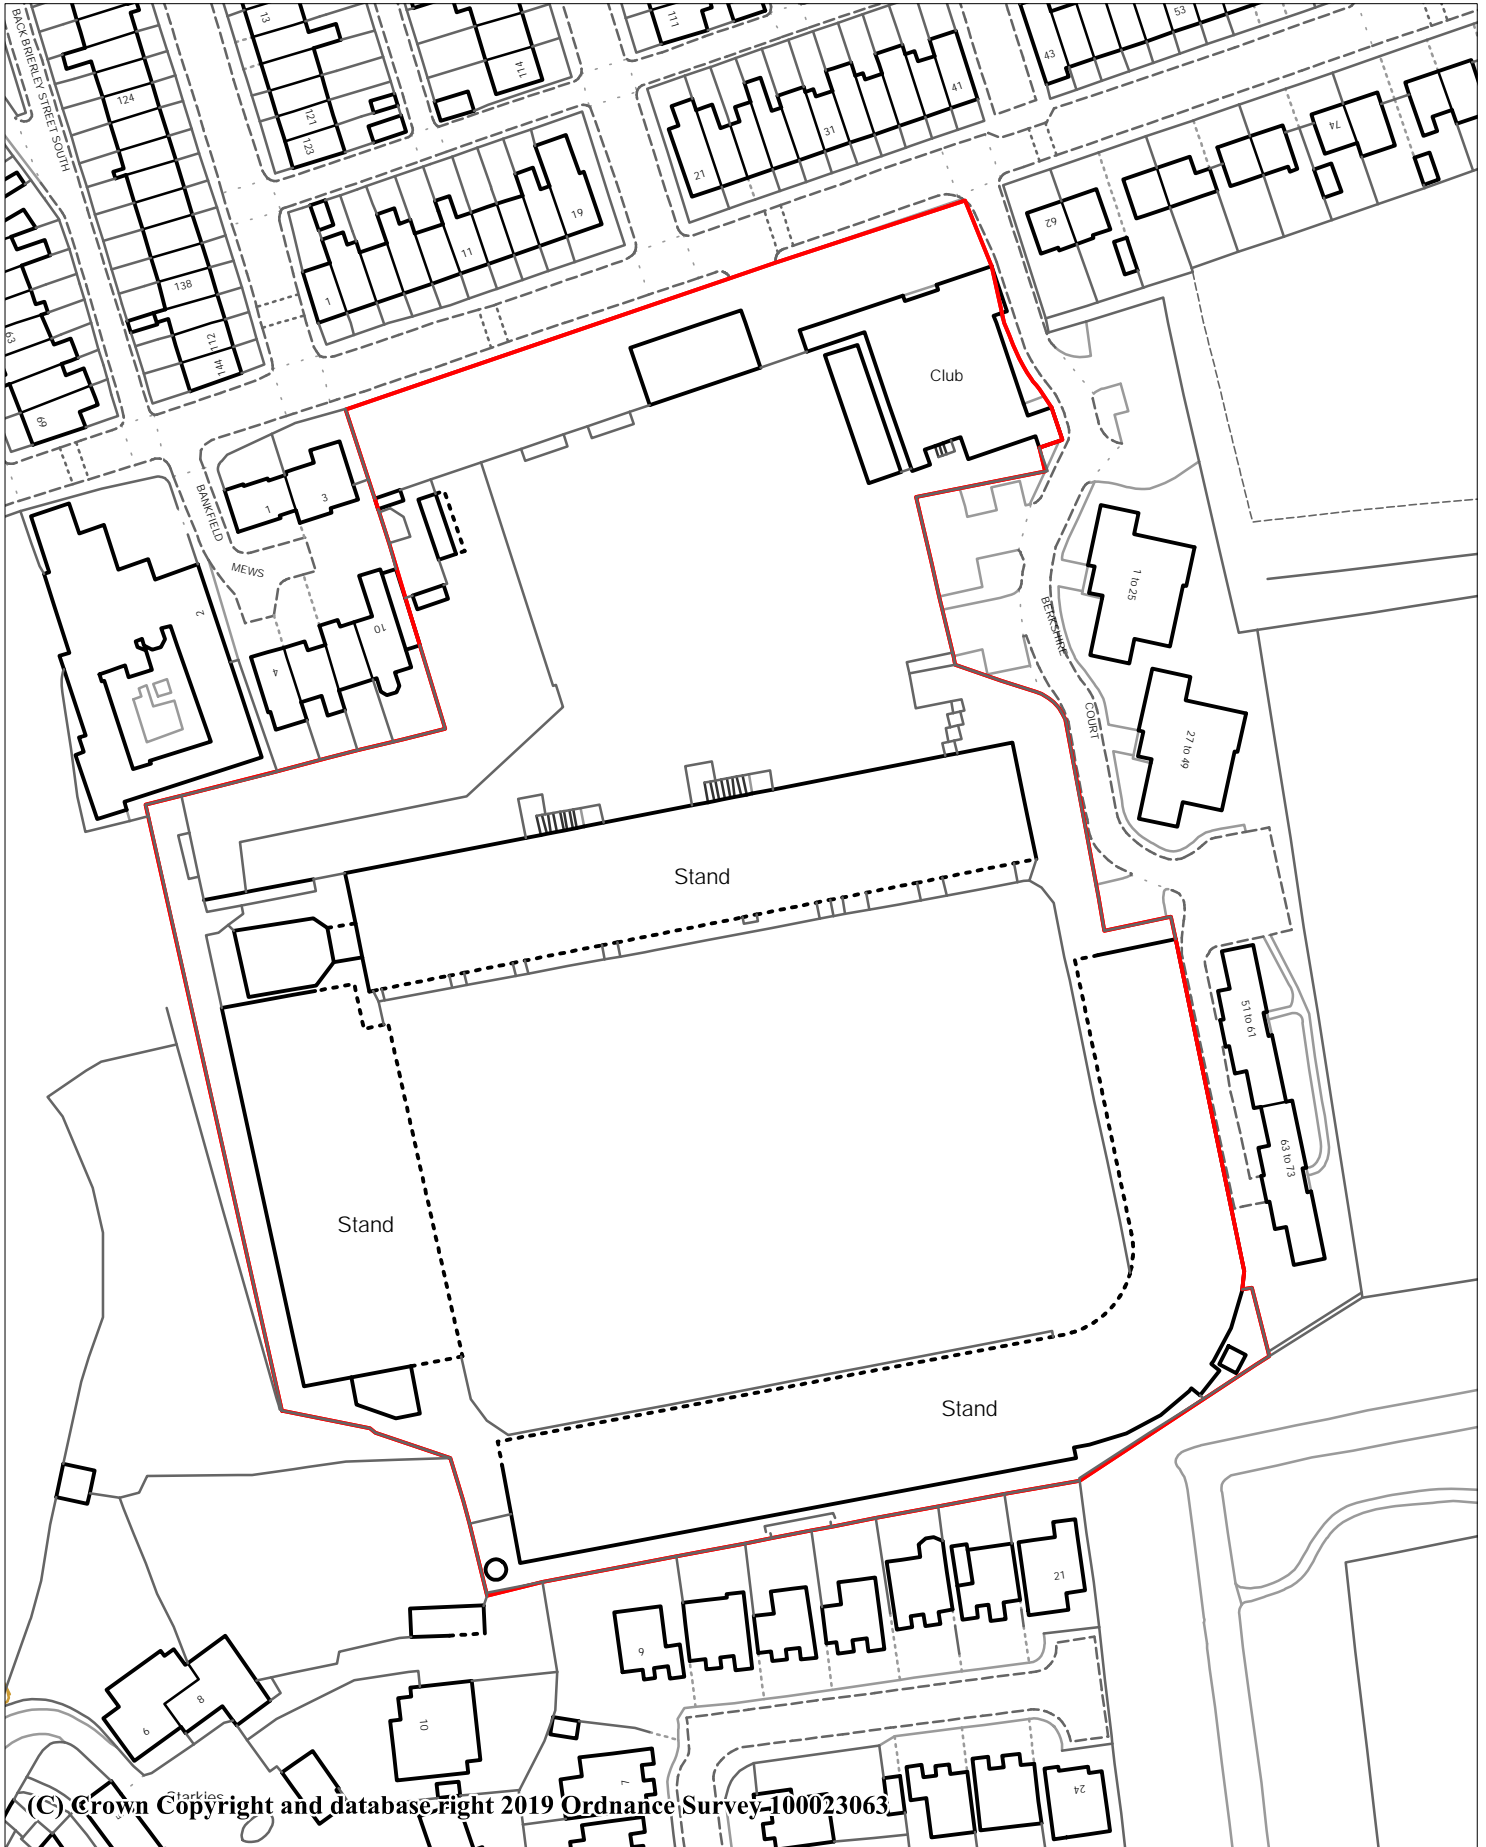

PLAN REFERRED TO

(C) Crown Copyright and database right 2019 Ordnance Survey 100023063

PLAN Bury Football Club
SCALE 1:1250
DRAWN BY MB
DATE 27/06/2019

3 Knowsley Place
Duke Street,
Bury, BL9 0EJ
Telephone 0161-253-5995