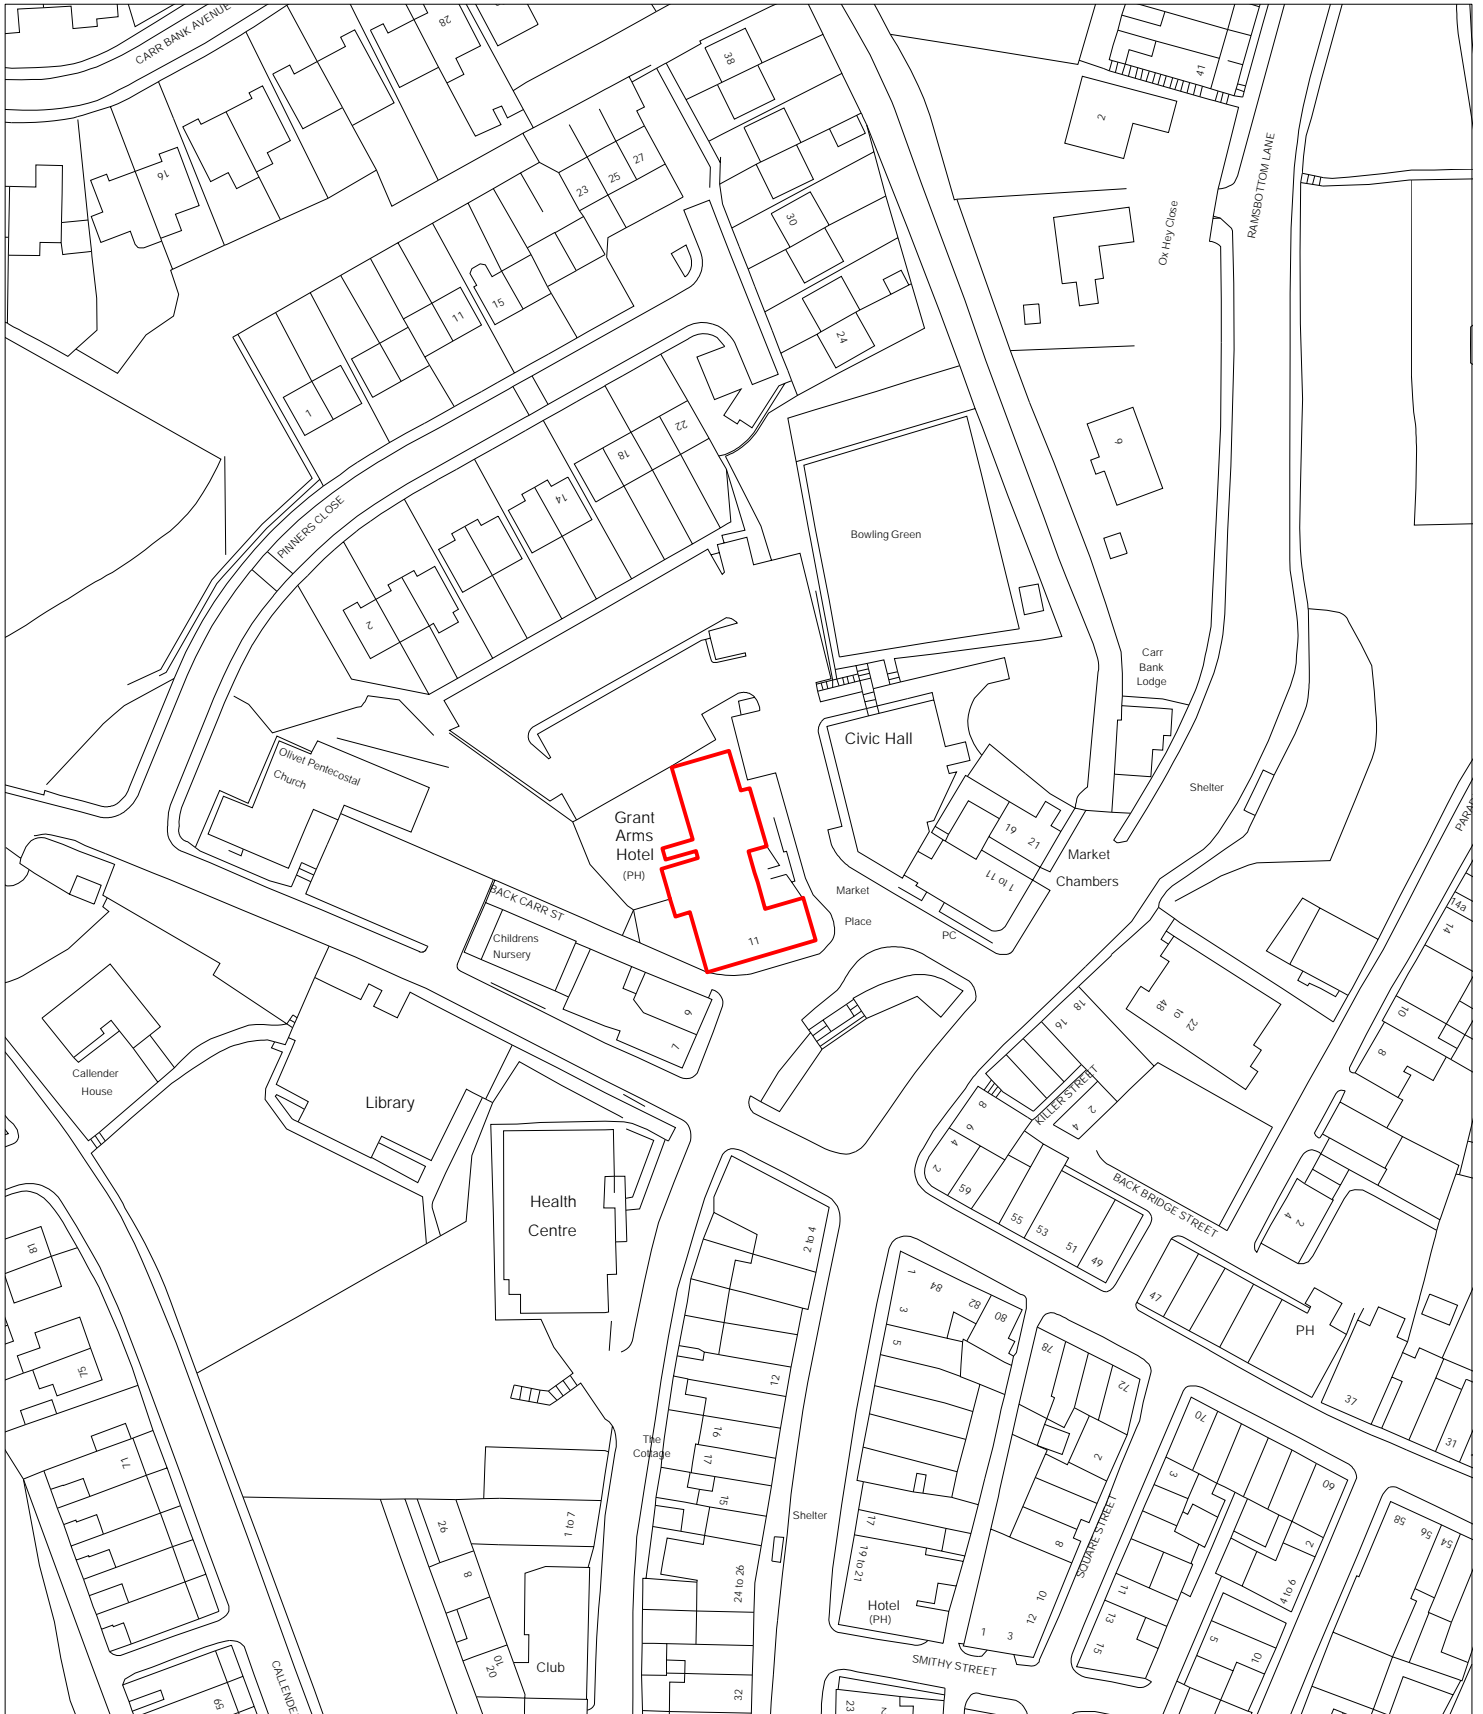

PLAN REFERRED TO

PLAN The Grant Arms Hotel
Ramsbottom
BL0 9AJ

SCALE 1:1250
DRAWN BY MB
DATE 16/04/2018

Resources & Regulation

Property Services & Asset Management

3 Knowsley Place
Duke Street,
Bury, BL9 0EJ
Telephone 0161-253-5995