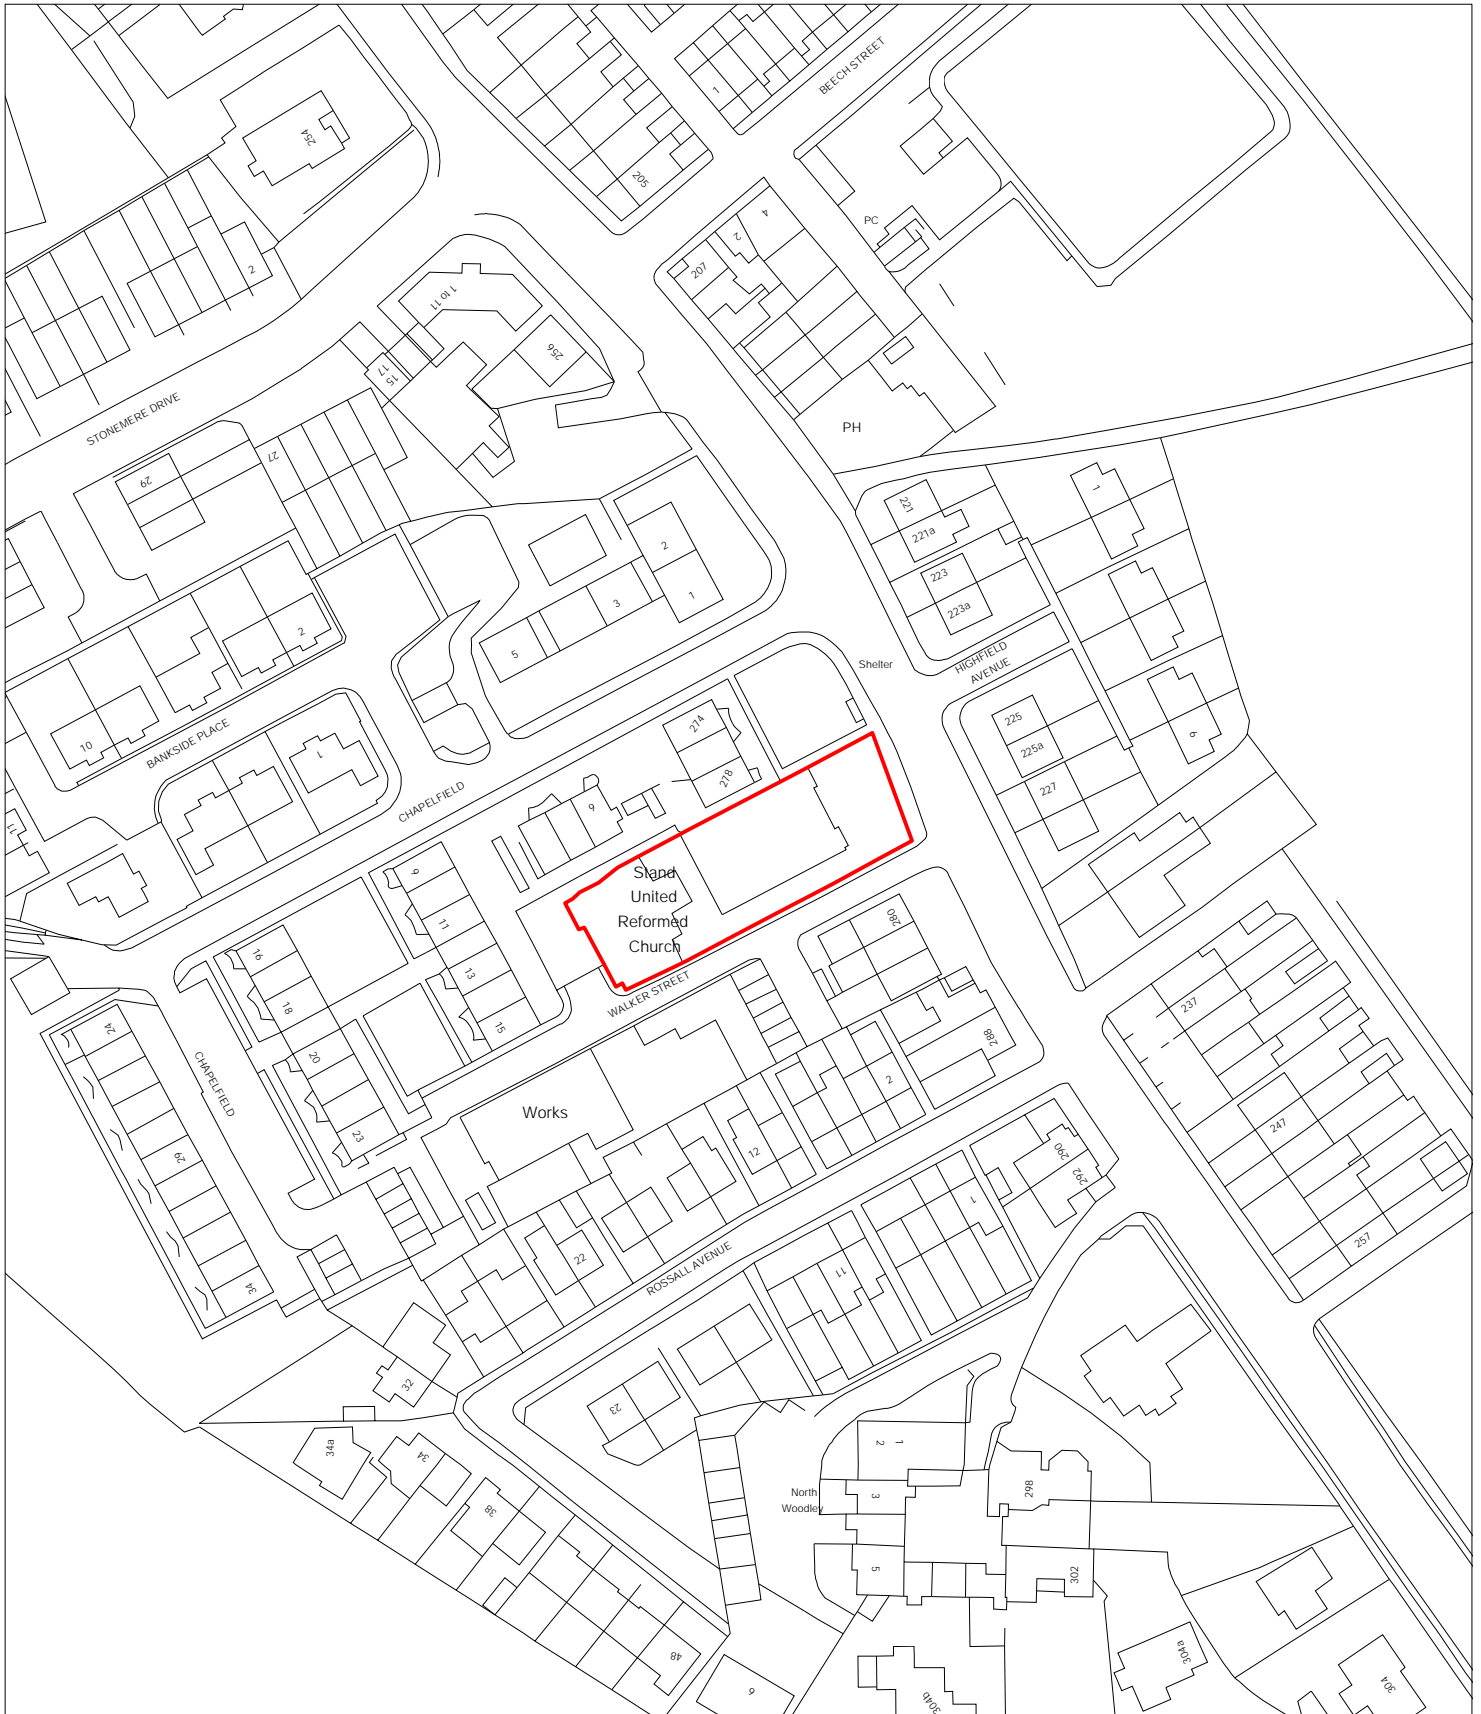

PLAN REFERRED TO

PLAN Stand United Reform
Church, Stand Lane
M26 1JE

SCALE 1:1250
DRAWN BY MB
DATE 01/08/2018

Resources & Regulation

Property Services & Asset Management

3 Knowsley Place
Duke Street,
Bury, BL9 0EJ
Telephone 0161-253-5995