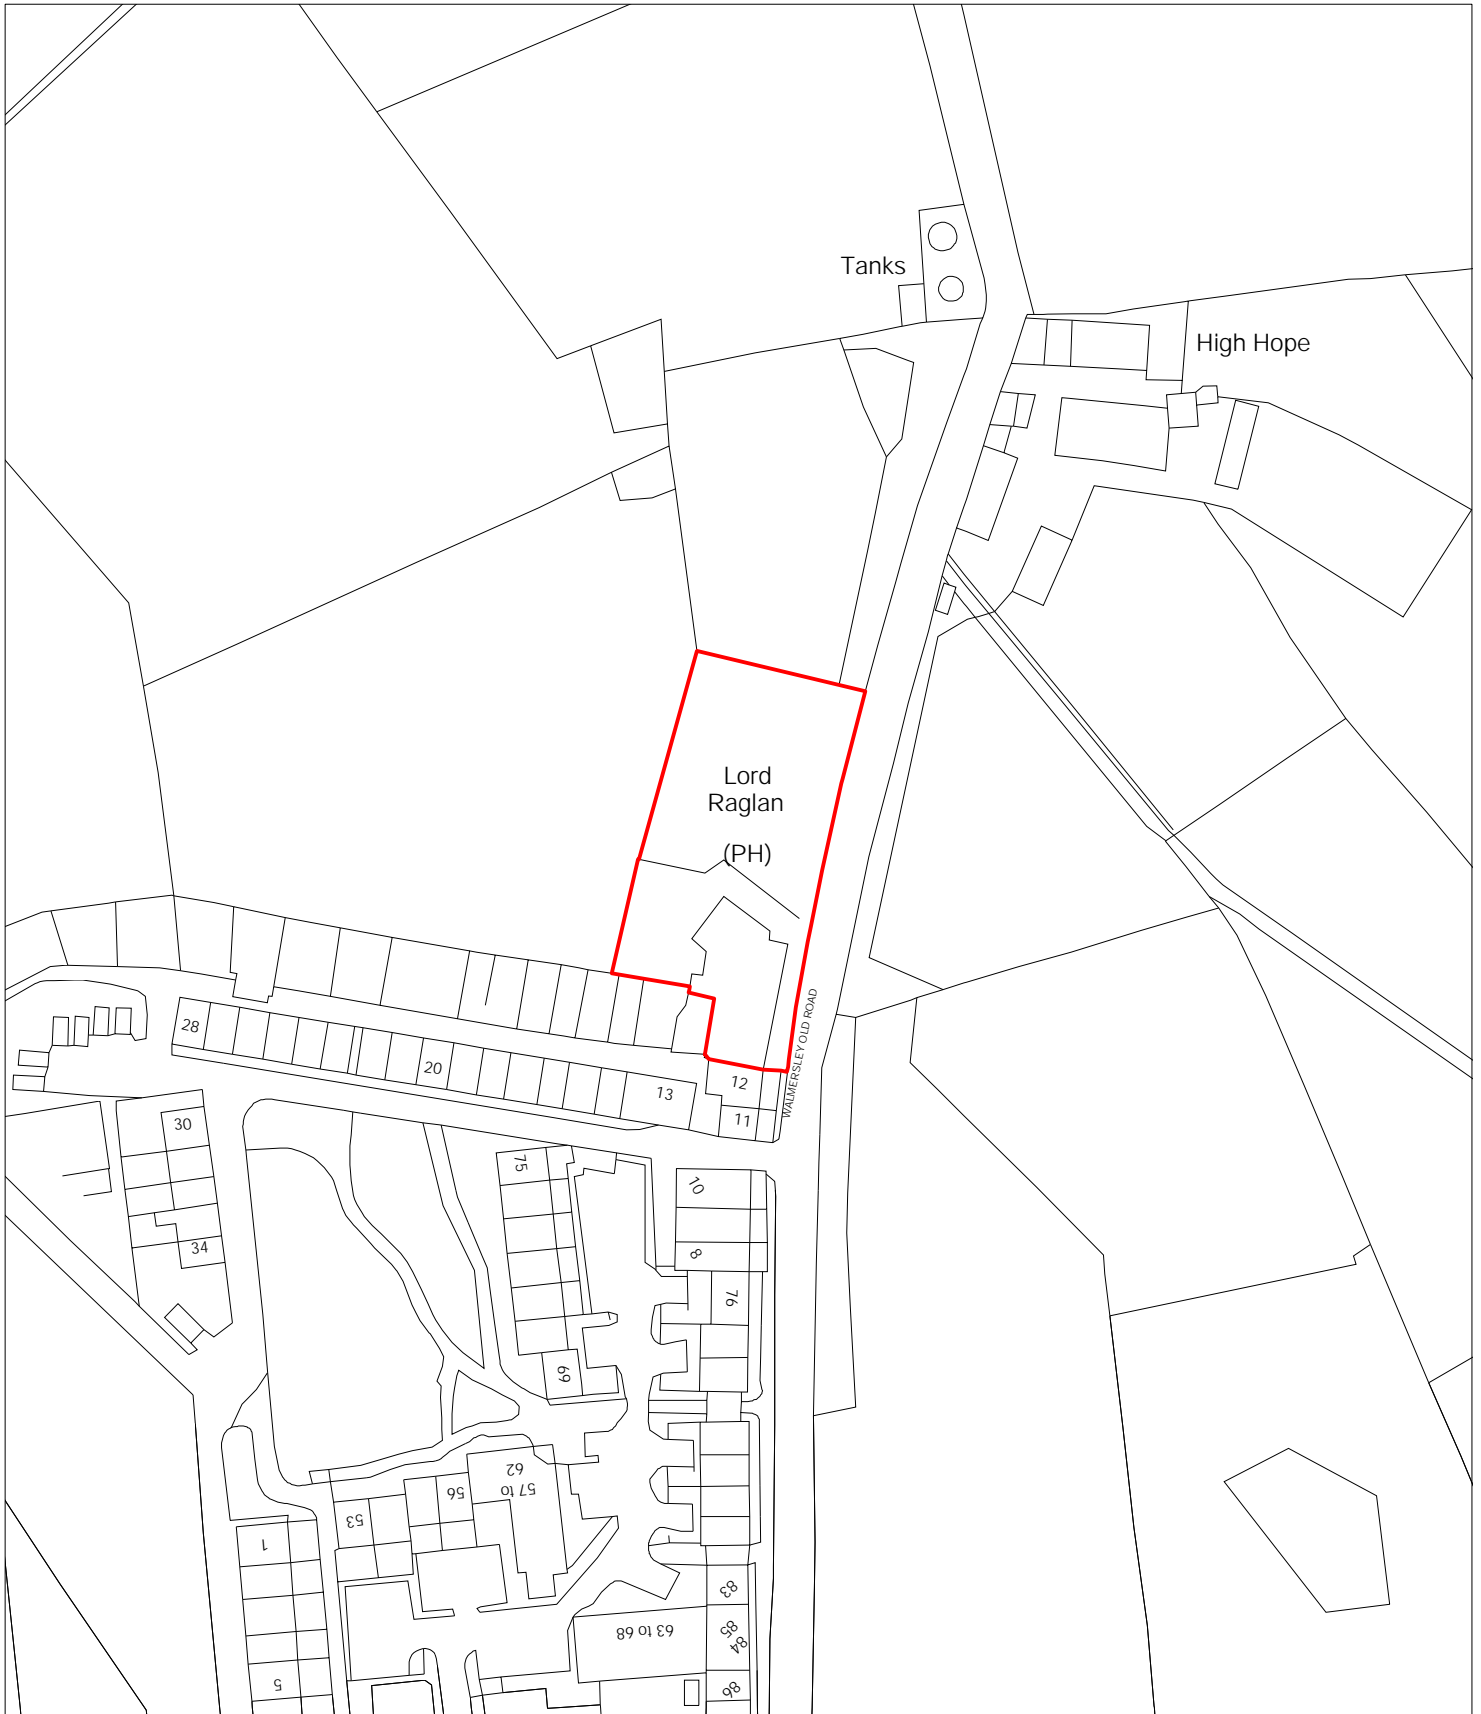

PLAN REFERRED TO

PLAN The Lord Raglan
Mount Pleasant
BL9 6SP

SCALE 1:1250
DRAWN BY MB
DATE 11/12/2017

Resources & Regulation

Property Services & Asset Management

3 Knowsley Place
Duke Street,
Bury, BL9 0EJ
Telephone 0161-253-5995