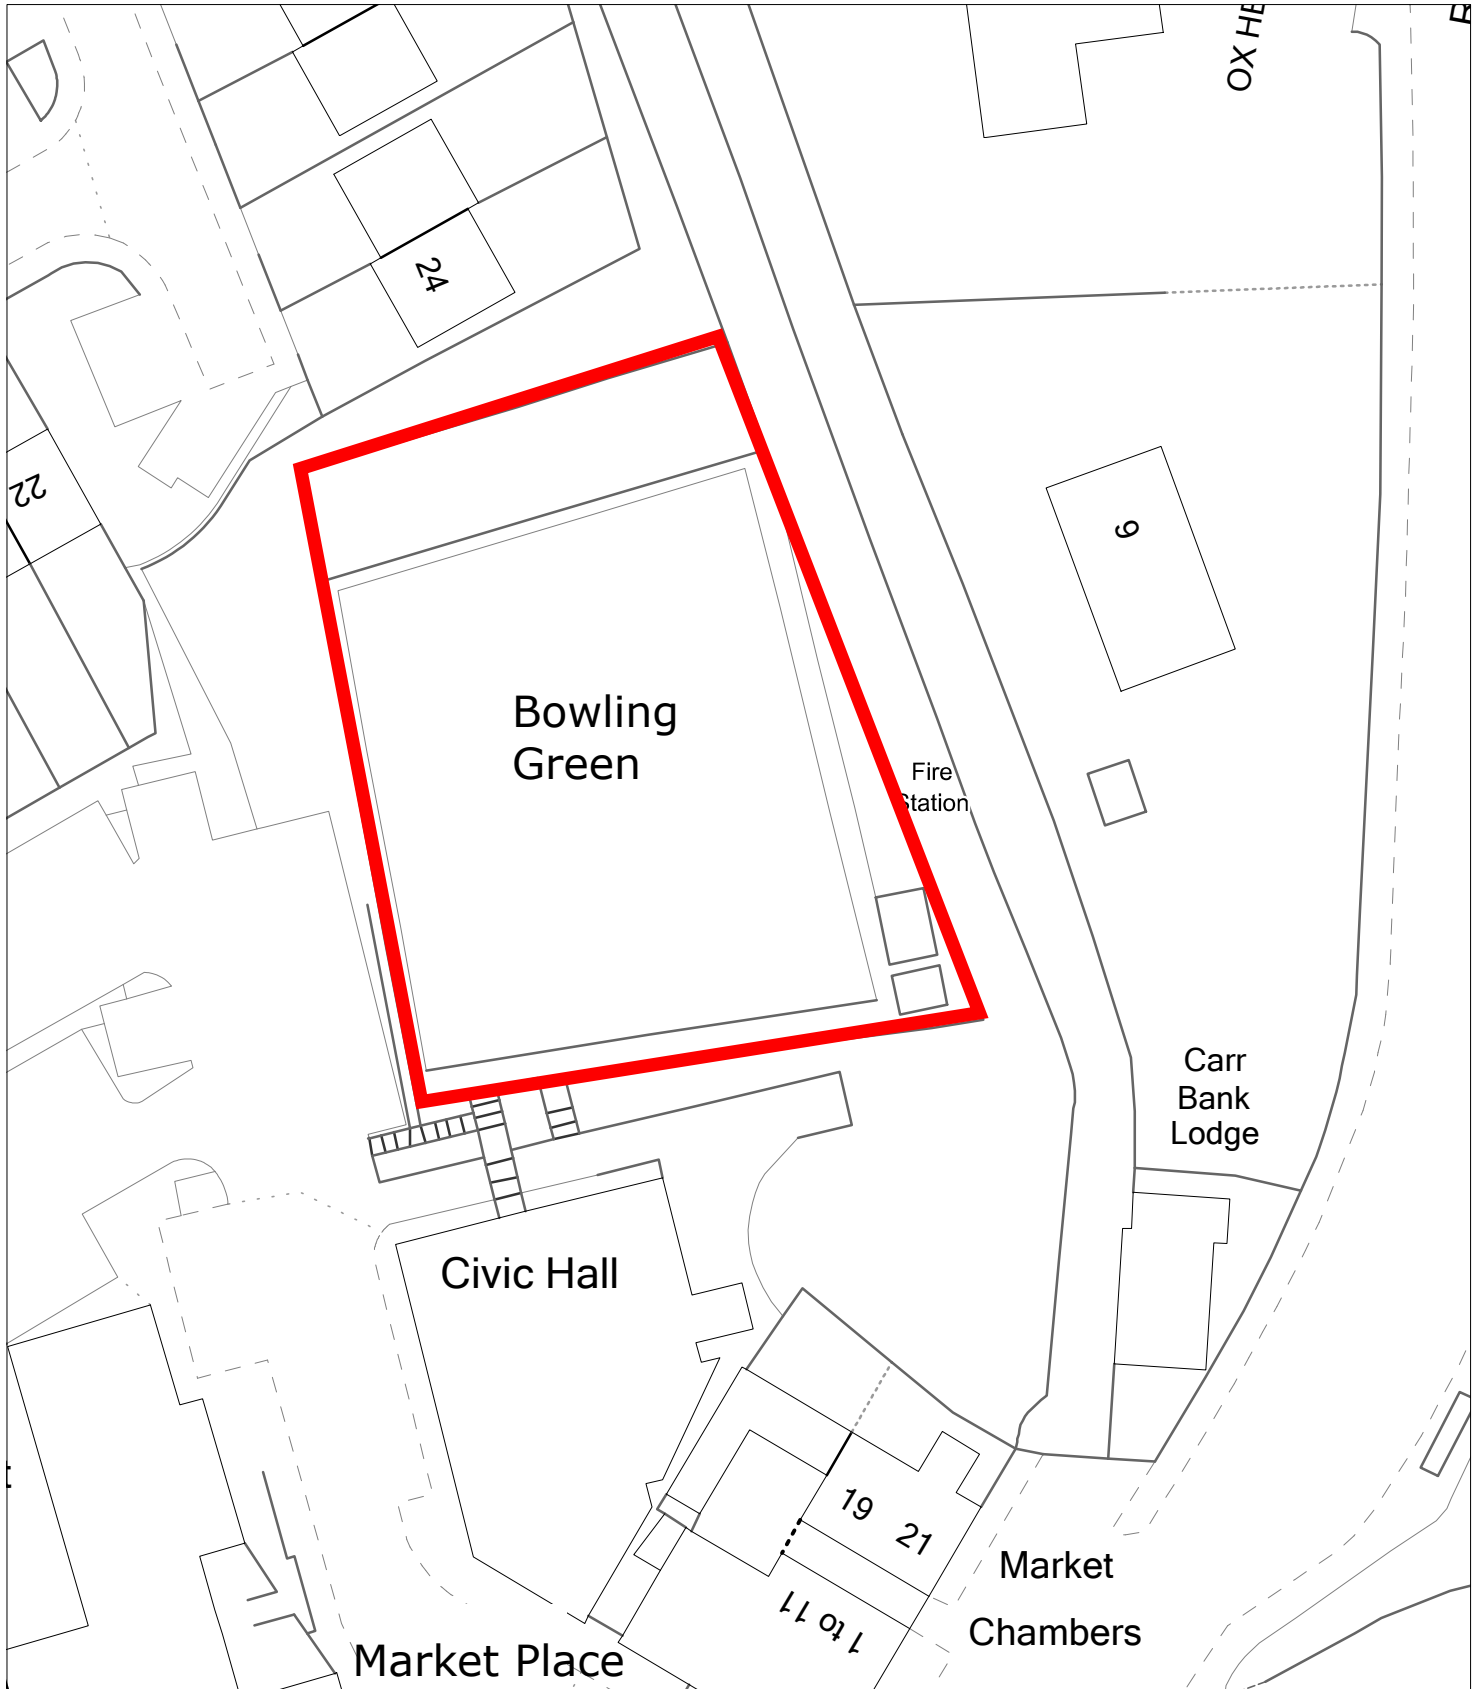

PLAN REFERRED TO

PLAN

SCALE 1:500
DRAWN BY Prop Serv
DATE 23/03/2015

Resources & Regulation

Property Services & Asset Management

3 Knowsley Place
Duke Street, Bury, BL9 0EJ
Telephone 0161-253-5995
Fax 0161-253-5985