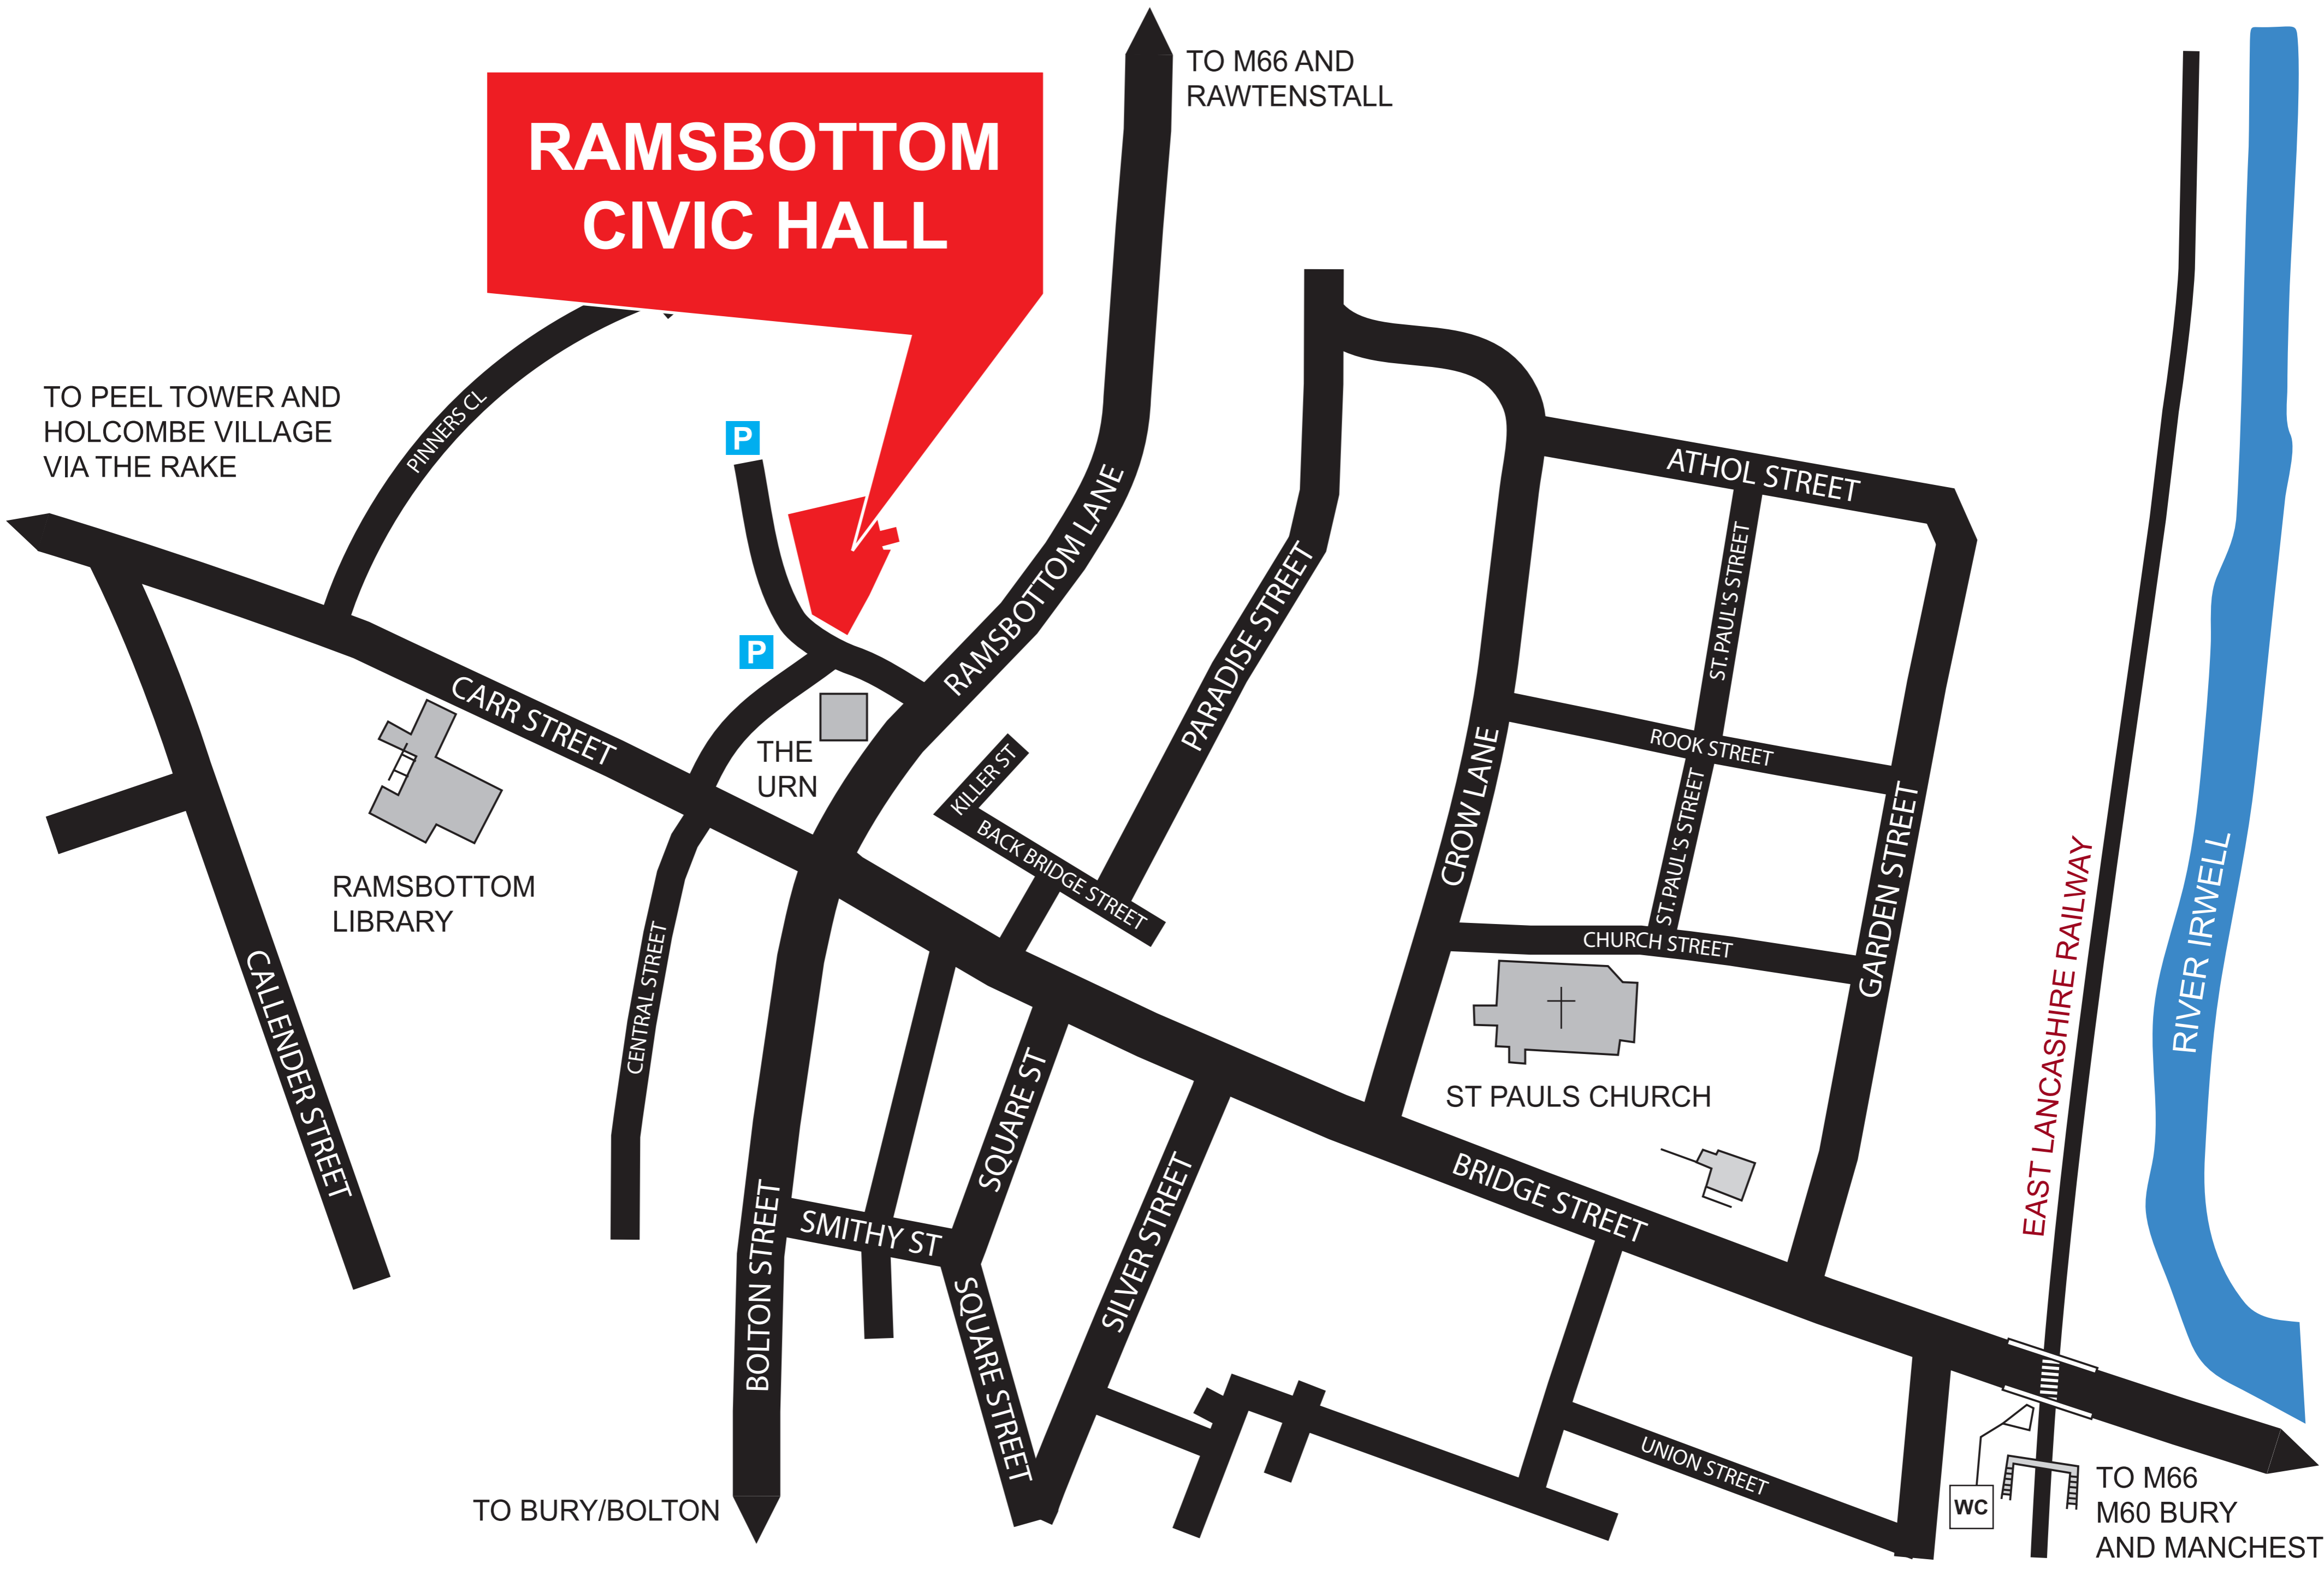

RAMSBOTTOM CIVIC HALL

TO PEEL TOWER AND
HOLCOMBE VILLAGE
VIA THE RAKE

TO M66 AND
RAWTENSTALL

RAMSBOTTOM
LIBRARY

THE
URN

ST PAULS CHURCH

TO BURY/BOLTON

TO M66
M60 BURY
AND MANCHESTER

EAST LANCASHIRE RAILWAY

RIVER IRWELL