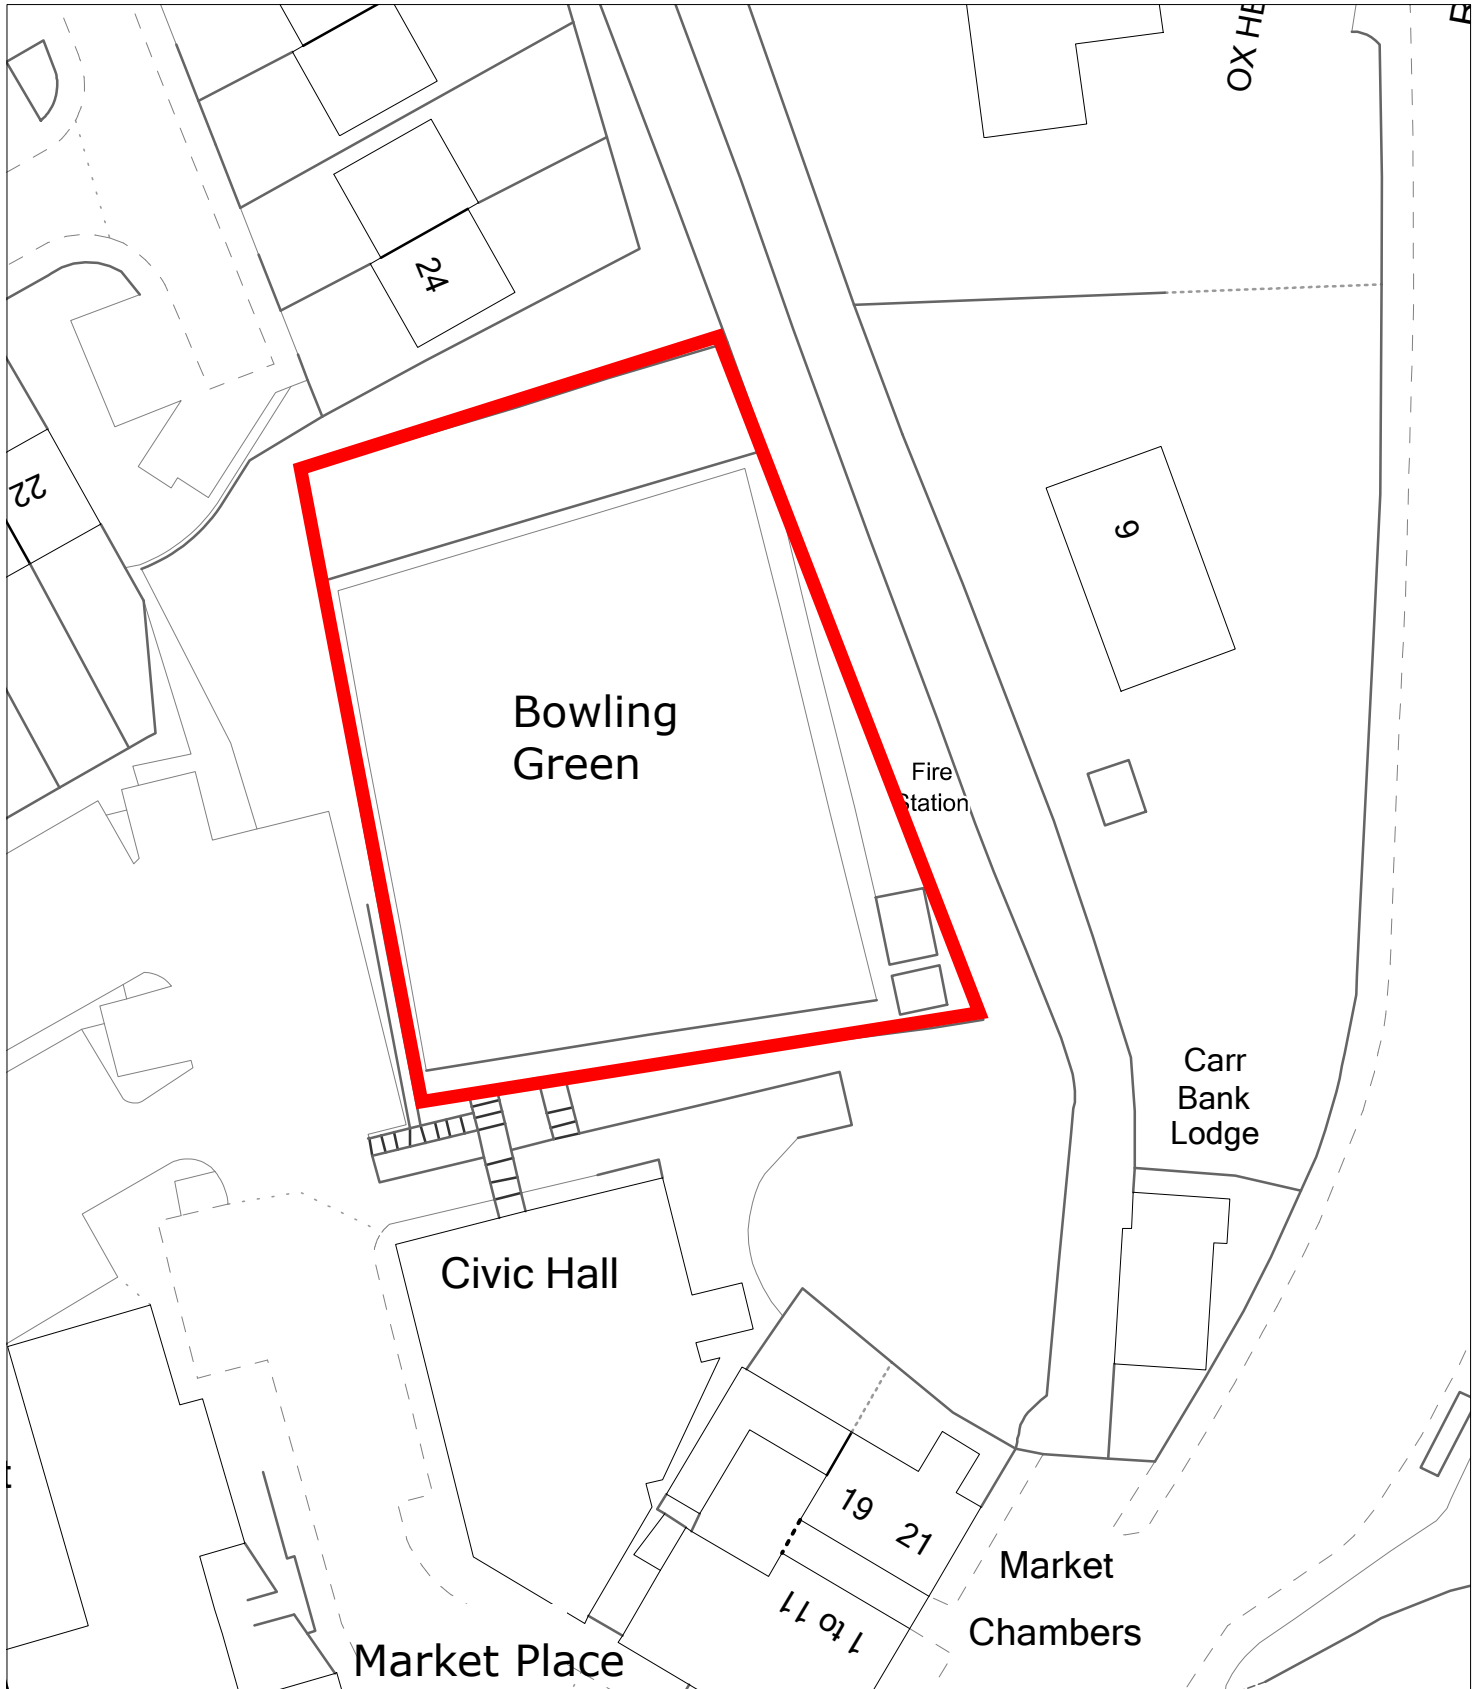

# PLAN REFERRED TO

PLAN

SCALE 1:500  
DRAWN BY Prop Serv  
DATE 23/03/2015