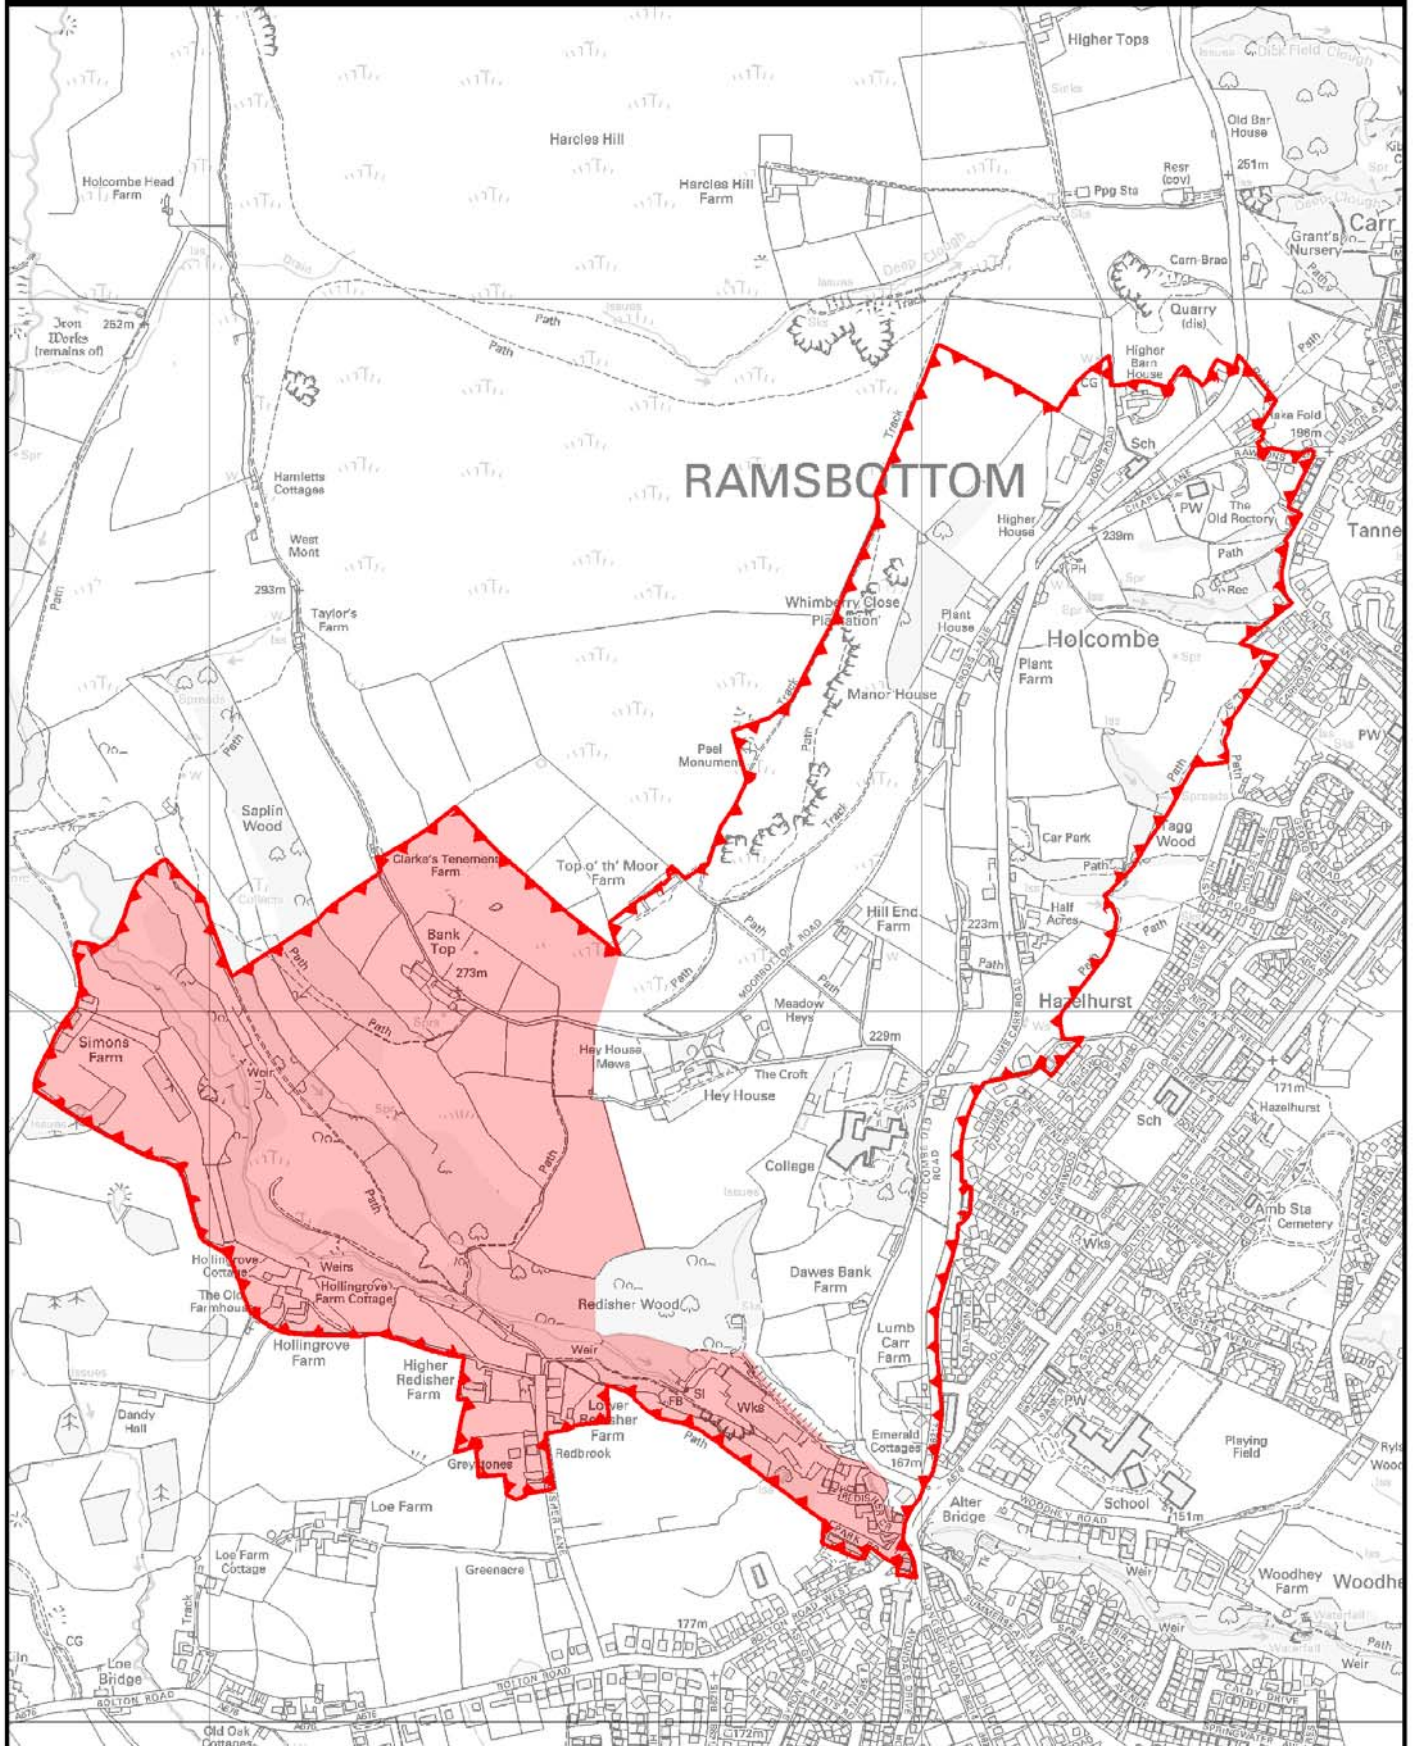

HOLCOMBE VILLAGE CONSERVATION AREA - BOUNDARY EXTENSION

EXTENSION TO CONSERVATION AREA - APPROVED BY PLANNING CONTROL COMMITTEE ON 20TH DECEMBER 2011

HOLCOMBE VILLAGE CONSERVATION AREA BOUNDARY

MAP SCALE
1 to 10,000