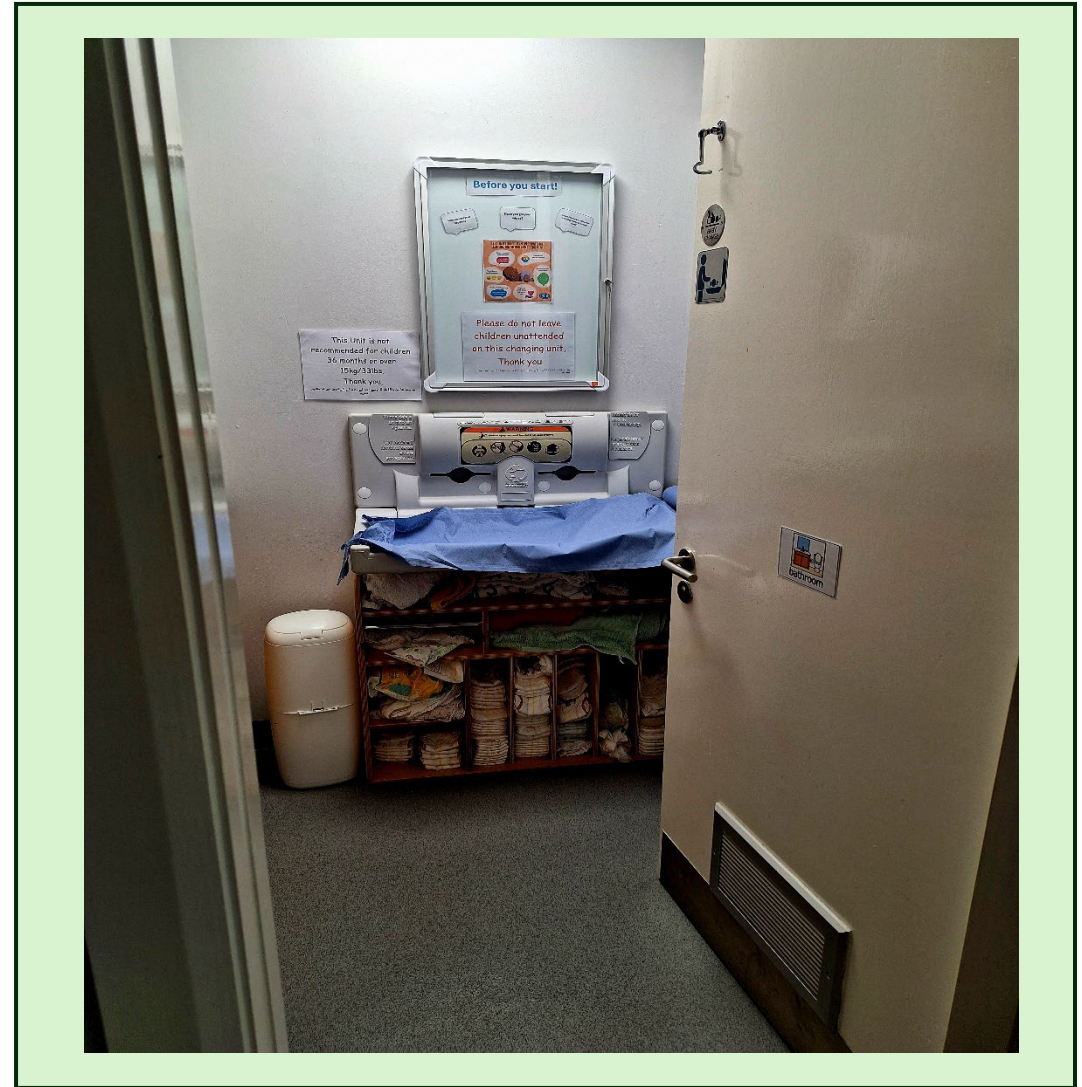

East Bury  
Family Hub

Bury  
Council

This is East Bury Family Hub

Press the  
button to  
come inside

Wait at the  
reception for  
a member of  
staff

A member of  
staff will  
welcome you in

This is the play  
room door

This is the  
playroom

You can explore  
lots of different  
activities

The outdoor  
area is  
through the  
grey doors

This is the  
toilet

This is the  
changing area

You will leave  
the way you  
came in