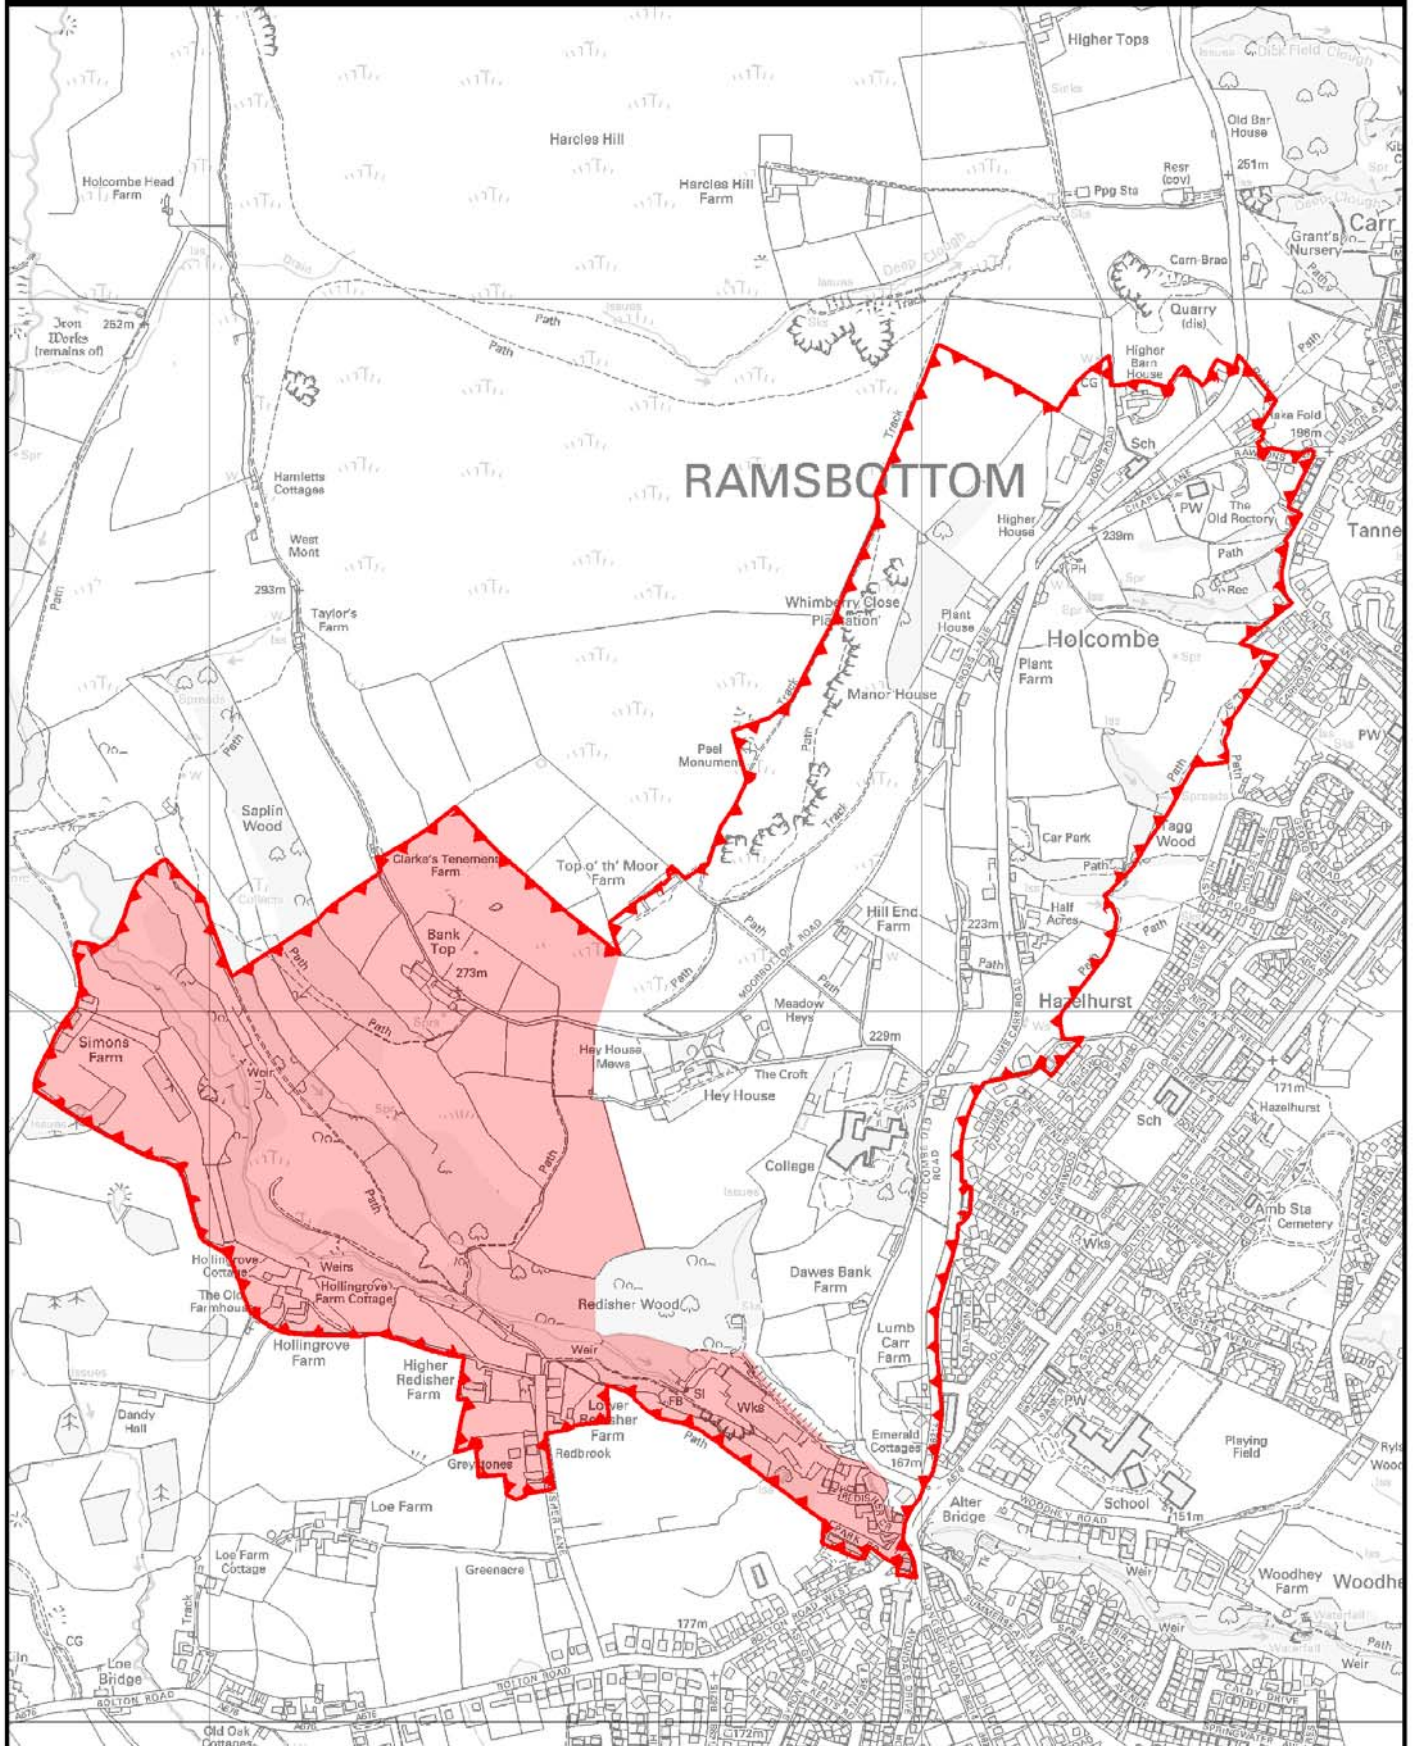

# HOLCOMBE VILLAGE CONSERVATION AREA - BOUNDARY EXTENSION

EXTENSION TO CONSERVATION AREA - APPROVED BY PLANNING CONTROL COMMITTEE ON 20TH DECEMBER 2011

HOLCOMBE VILLAGE CONSERVATION AREA BOUNDARY

MAP SCALE  
1 to 10,000