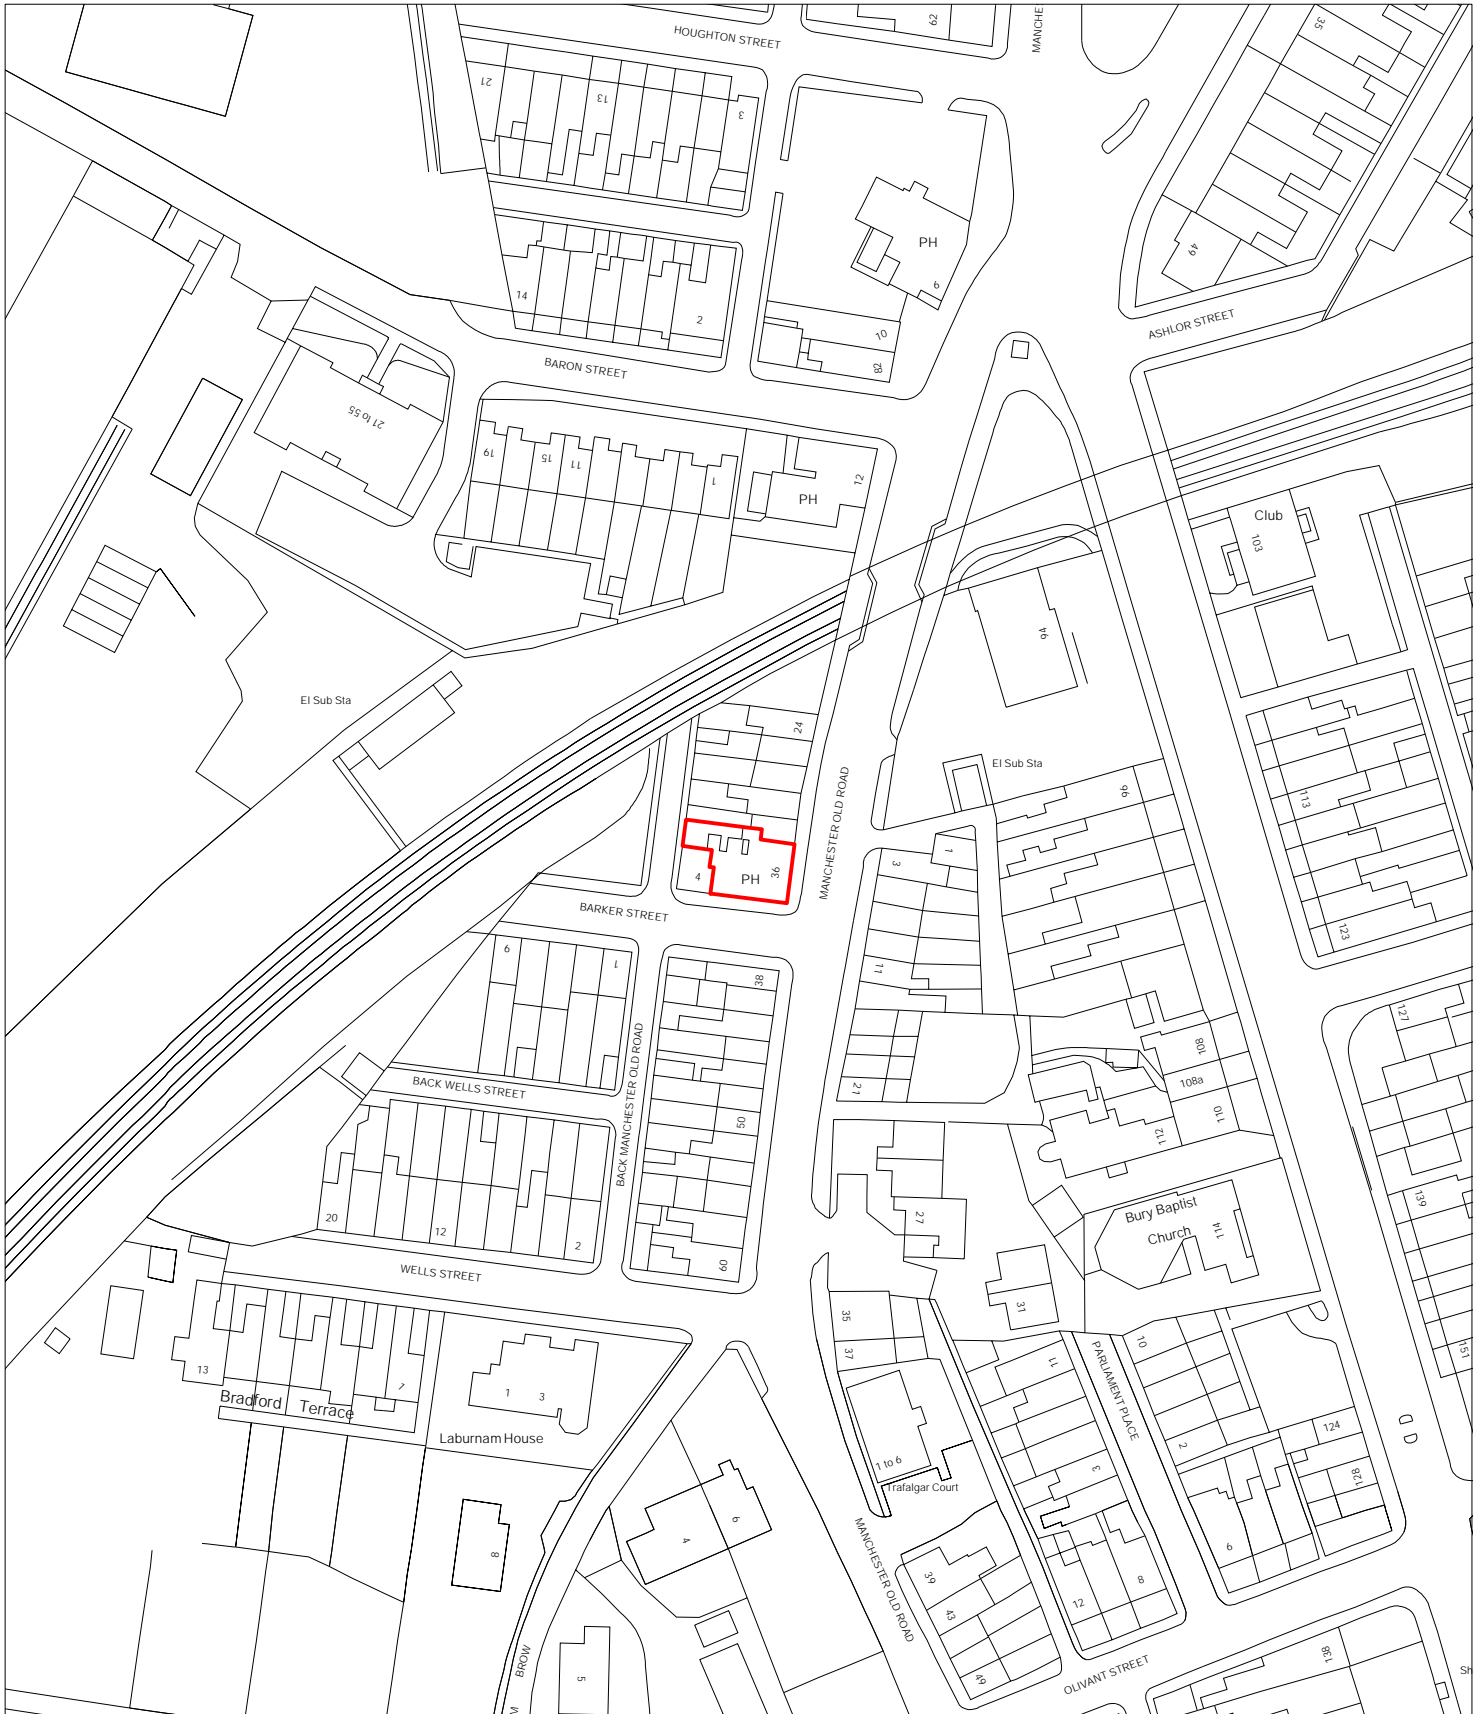

PLAN REFERRED TO

PLAN

The Rose & Crown
36 Manchester Old Road
BL9 0TR

SCALE

1:1250

DRAWN BY

MB

DATE