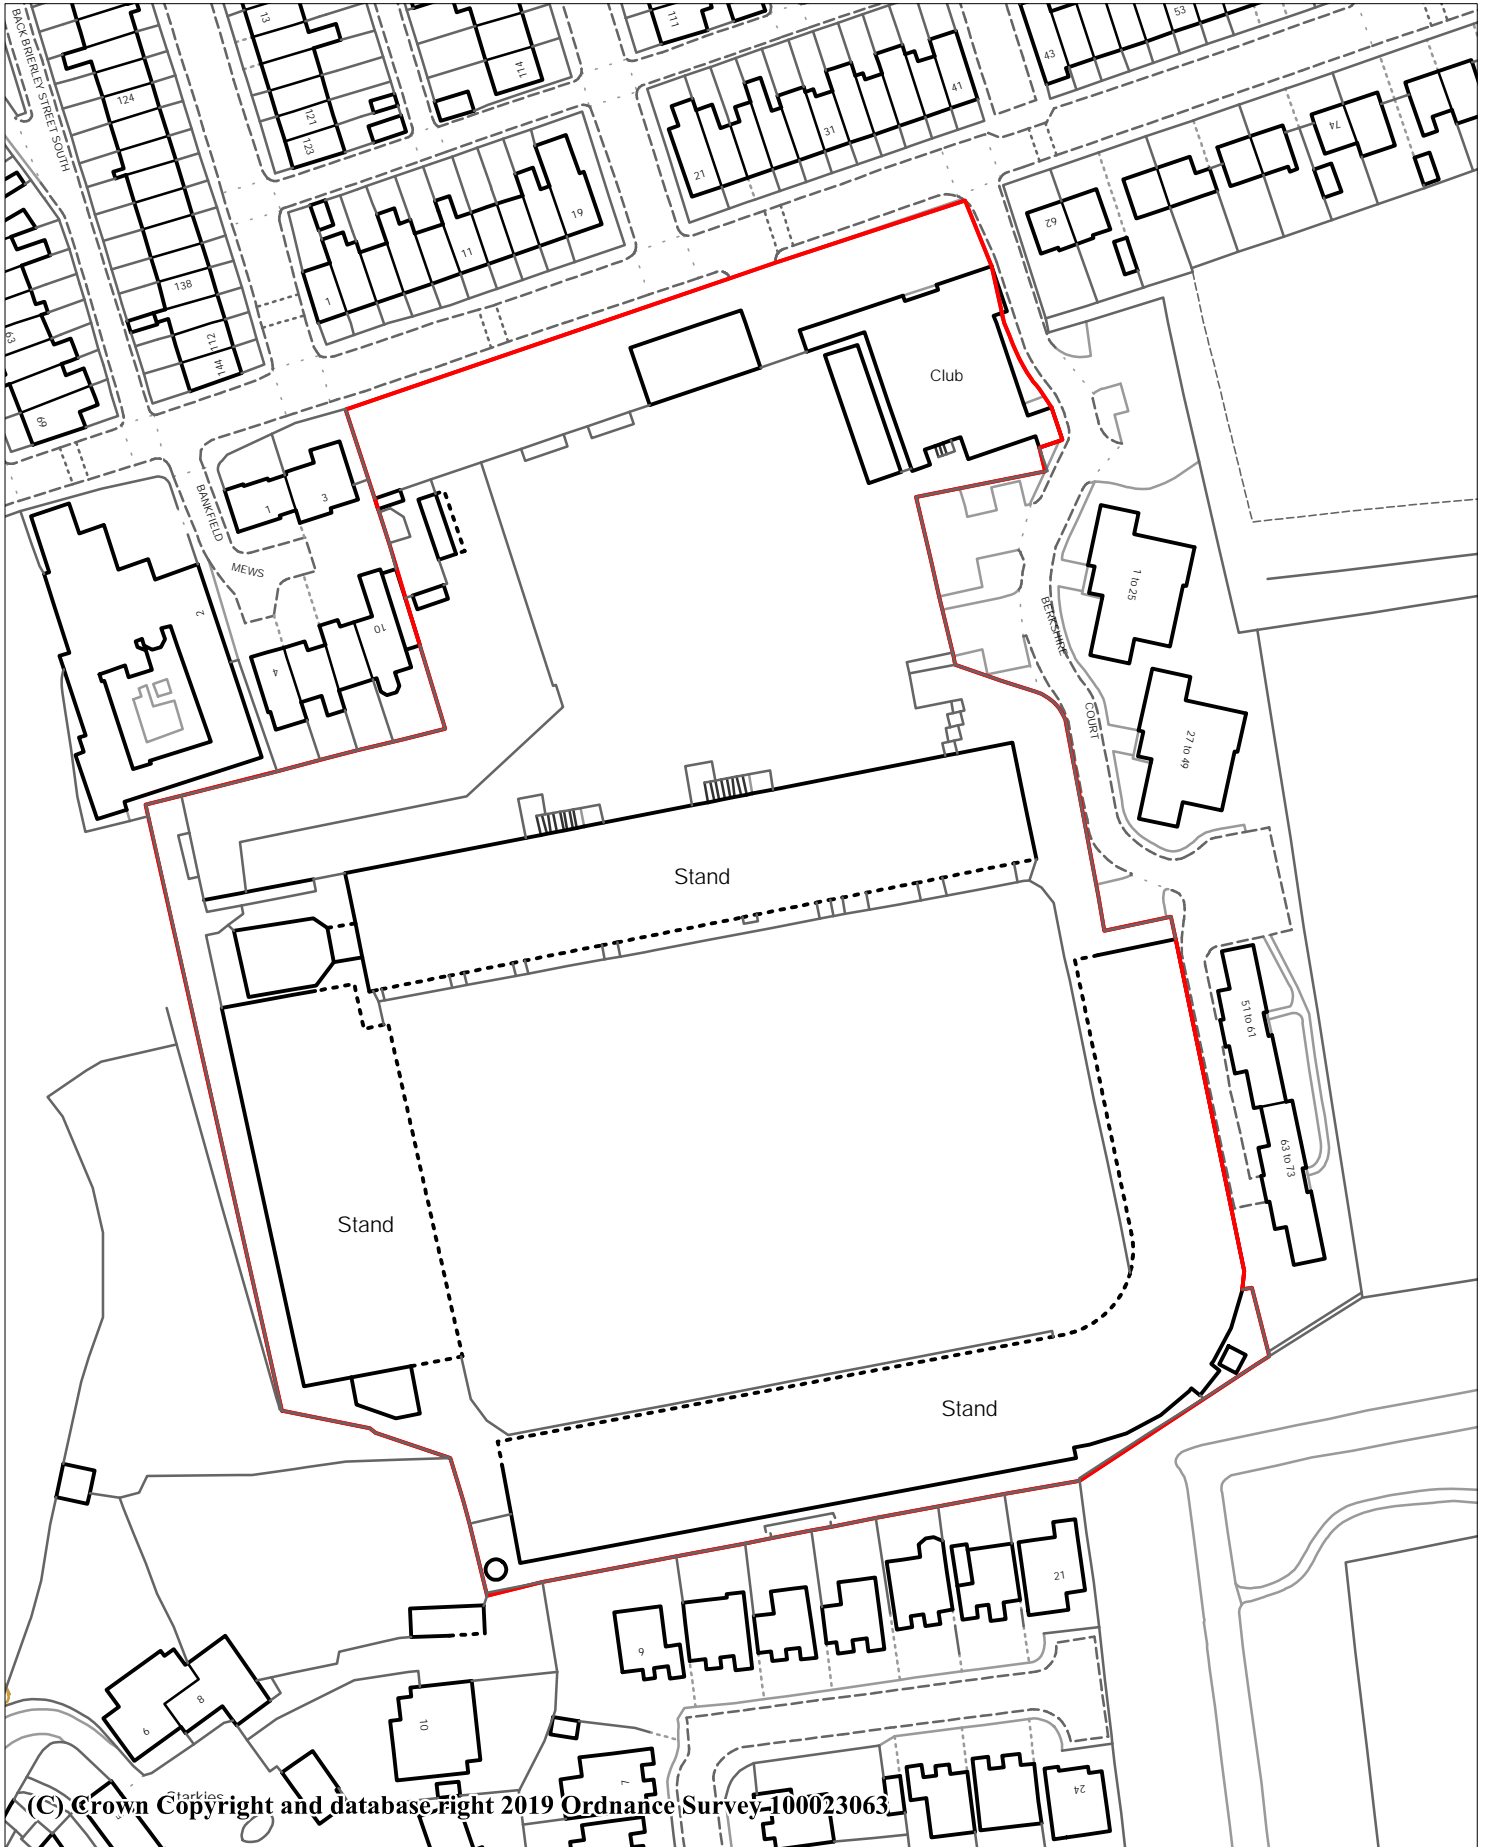

PLAN REFERRED TO

(C) Crown Copyright and database right 2019 Ordnance Survey 100023063

PLAN
SCALE
DRAWN BY
DATE

Bury Football Club
1:1250
MB
27/06/2019

3 Knowsley Place
Duke Street,
Bury, BL9 0EJ
Telephone 0161-253-5995