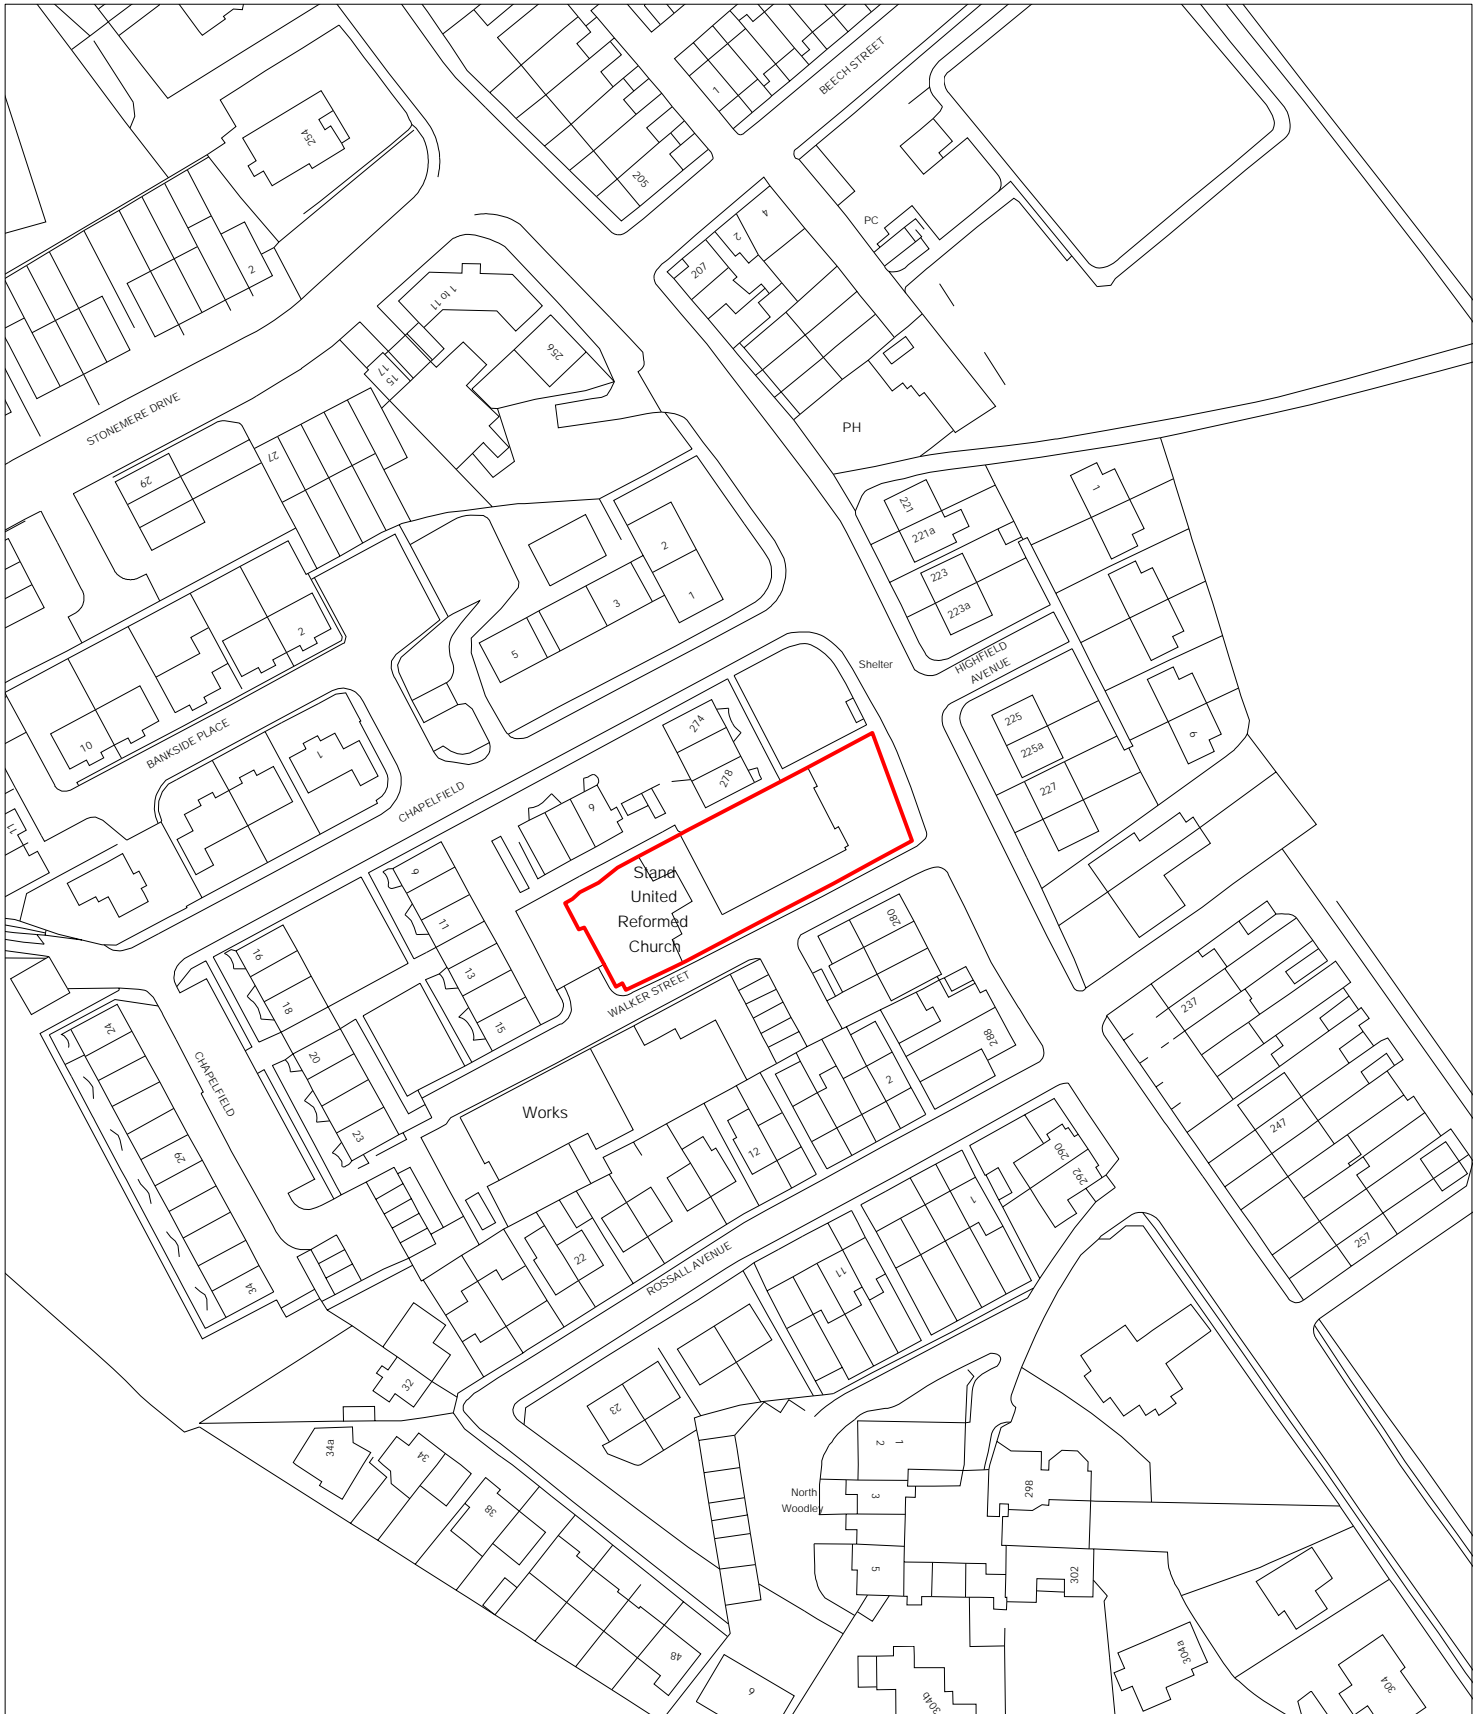

PLAN REFERRED TO

PLAN Stand United Reform
Church, Stand Lane
M26 1JE

SCALE 1:1250
DRAWN BY MB
DATE 01/08/2018

Resources & Regulation

Property Services & Asset Management

3 Knowsley Place
Duke Street,
Bury, BL9 0EJ
Telephone 0161-253-5995