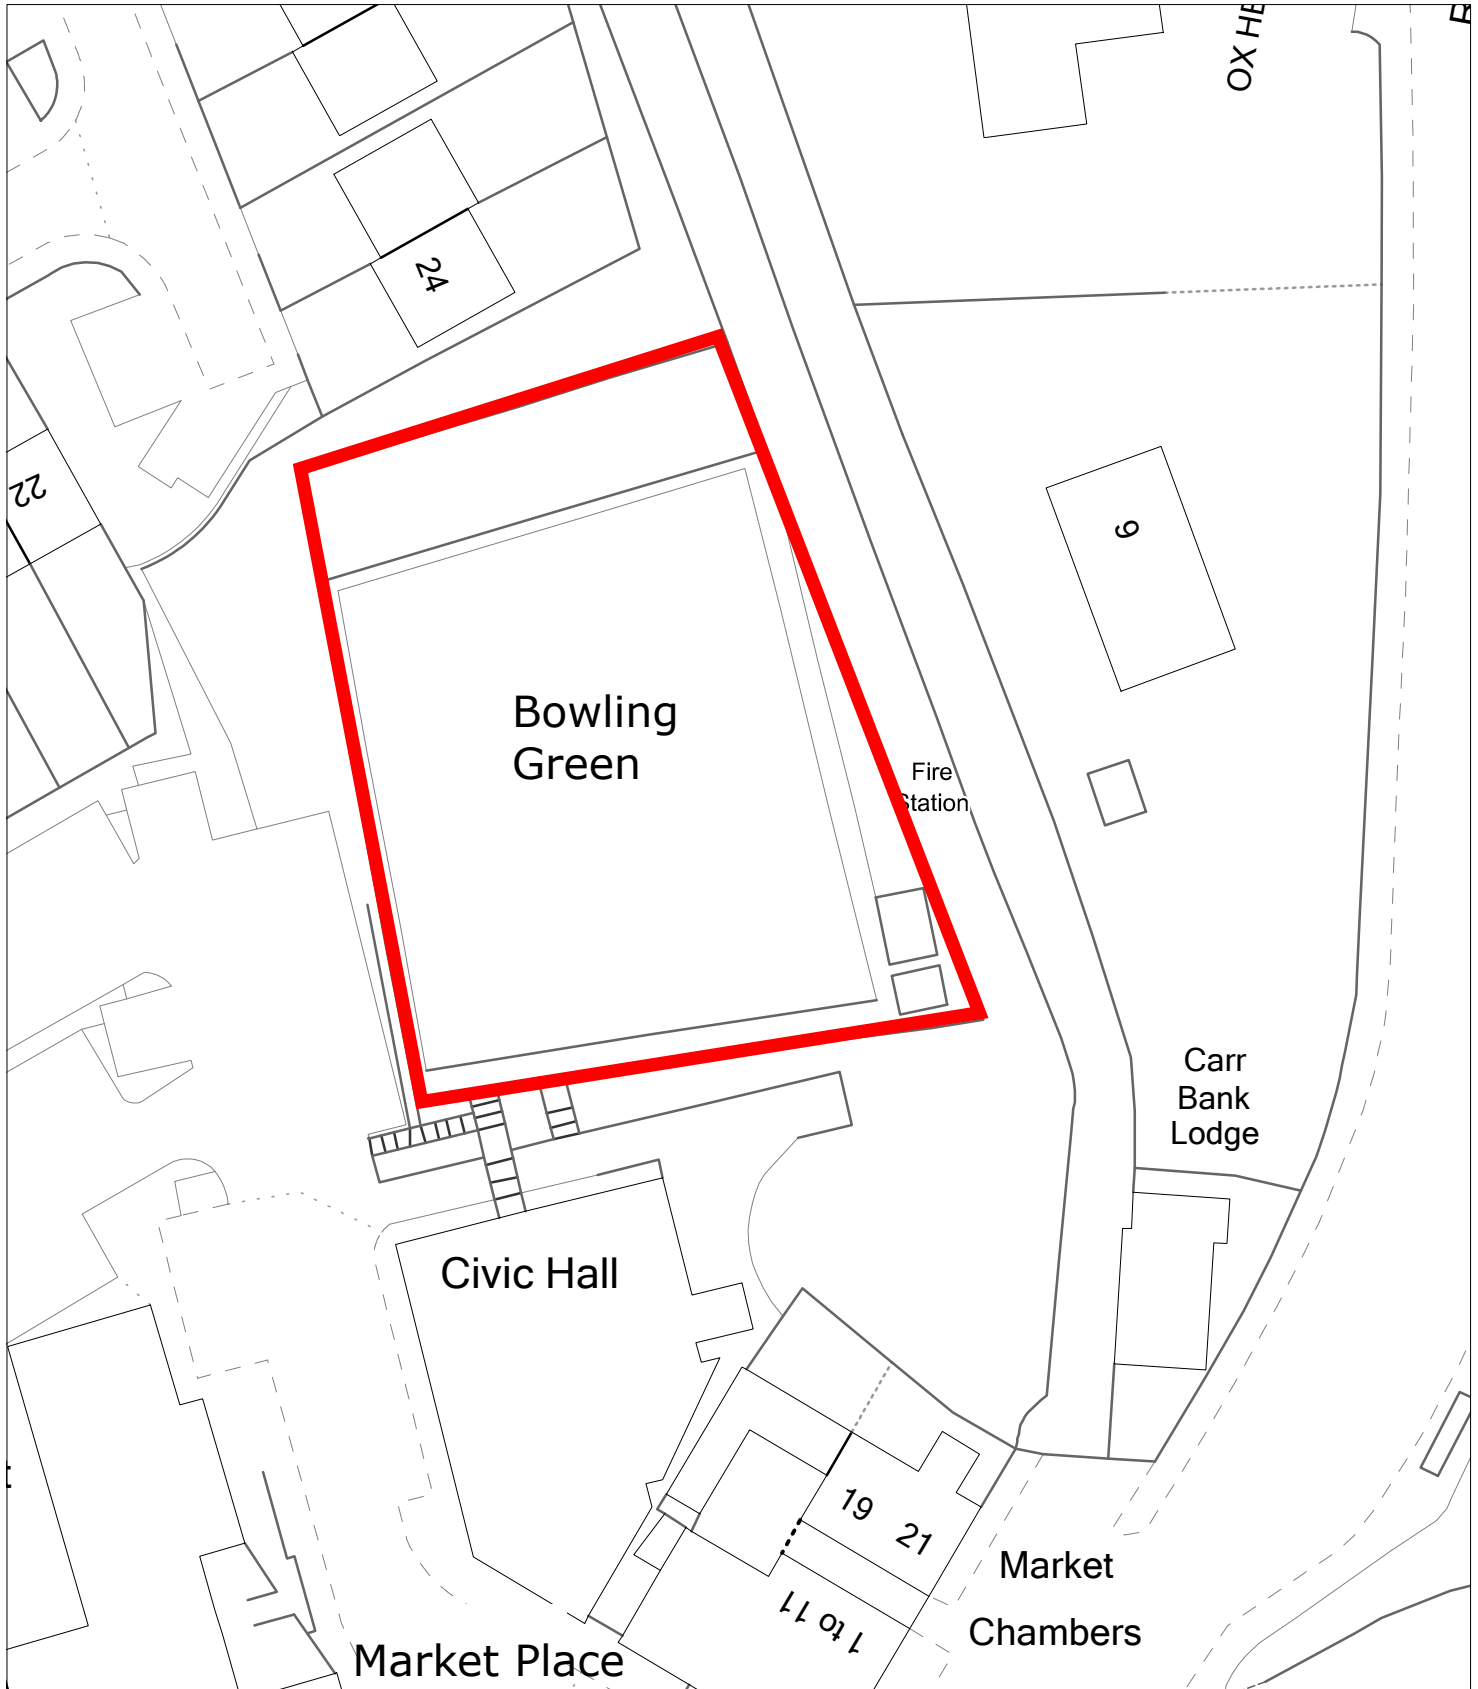

PLAN REFERRED TO

PLAN

SCALE

1:500

DRAWN BY

Prop Serv

DATE

23/03/2015