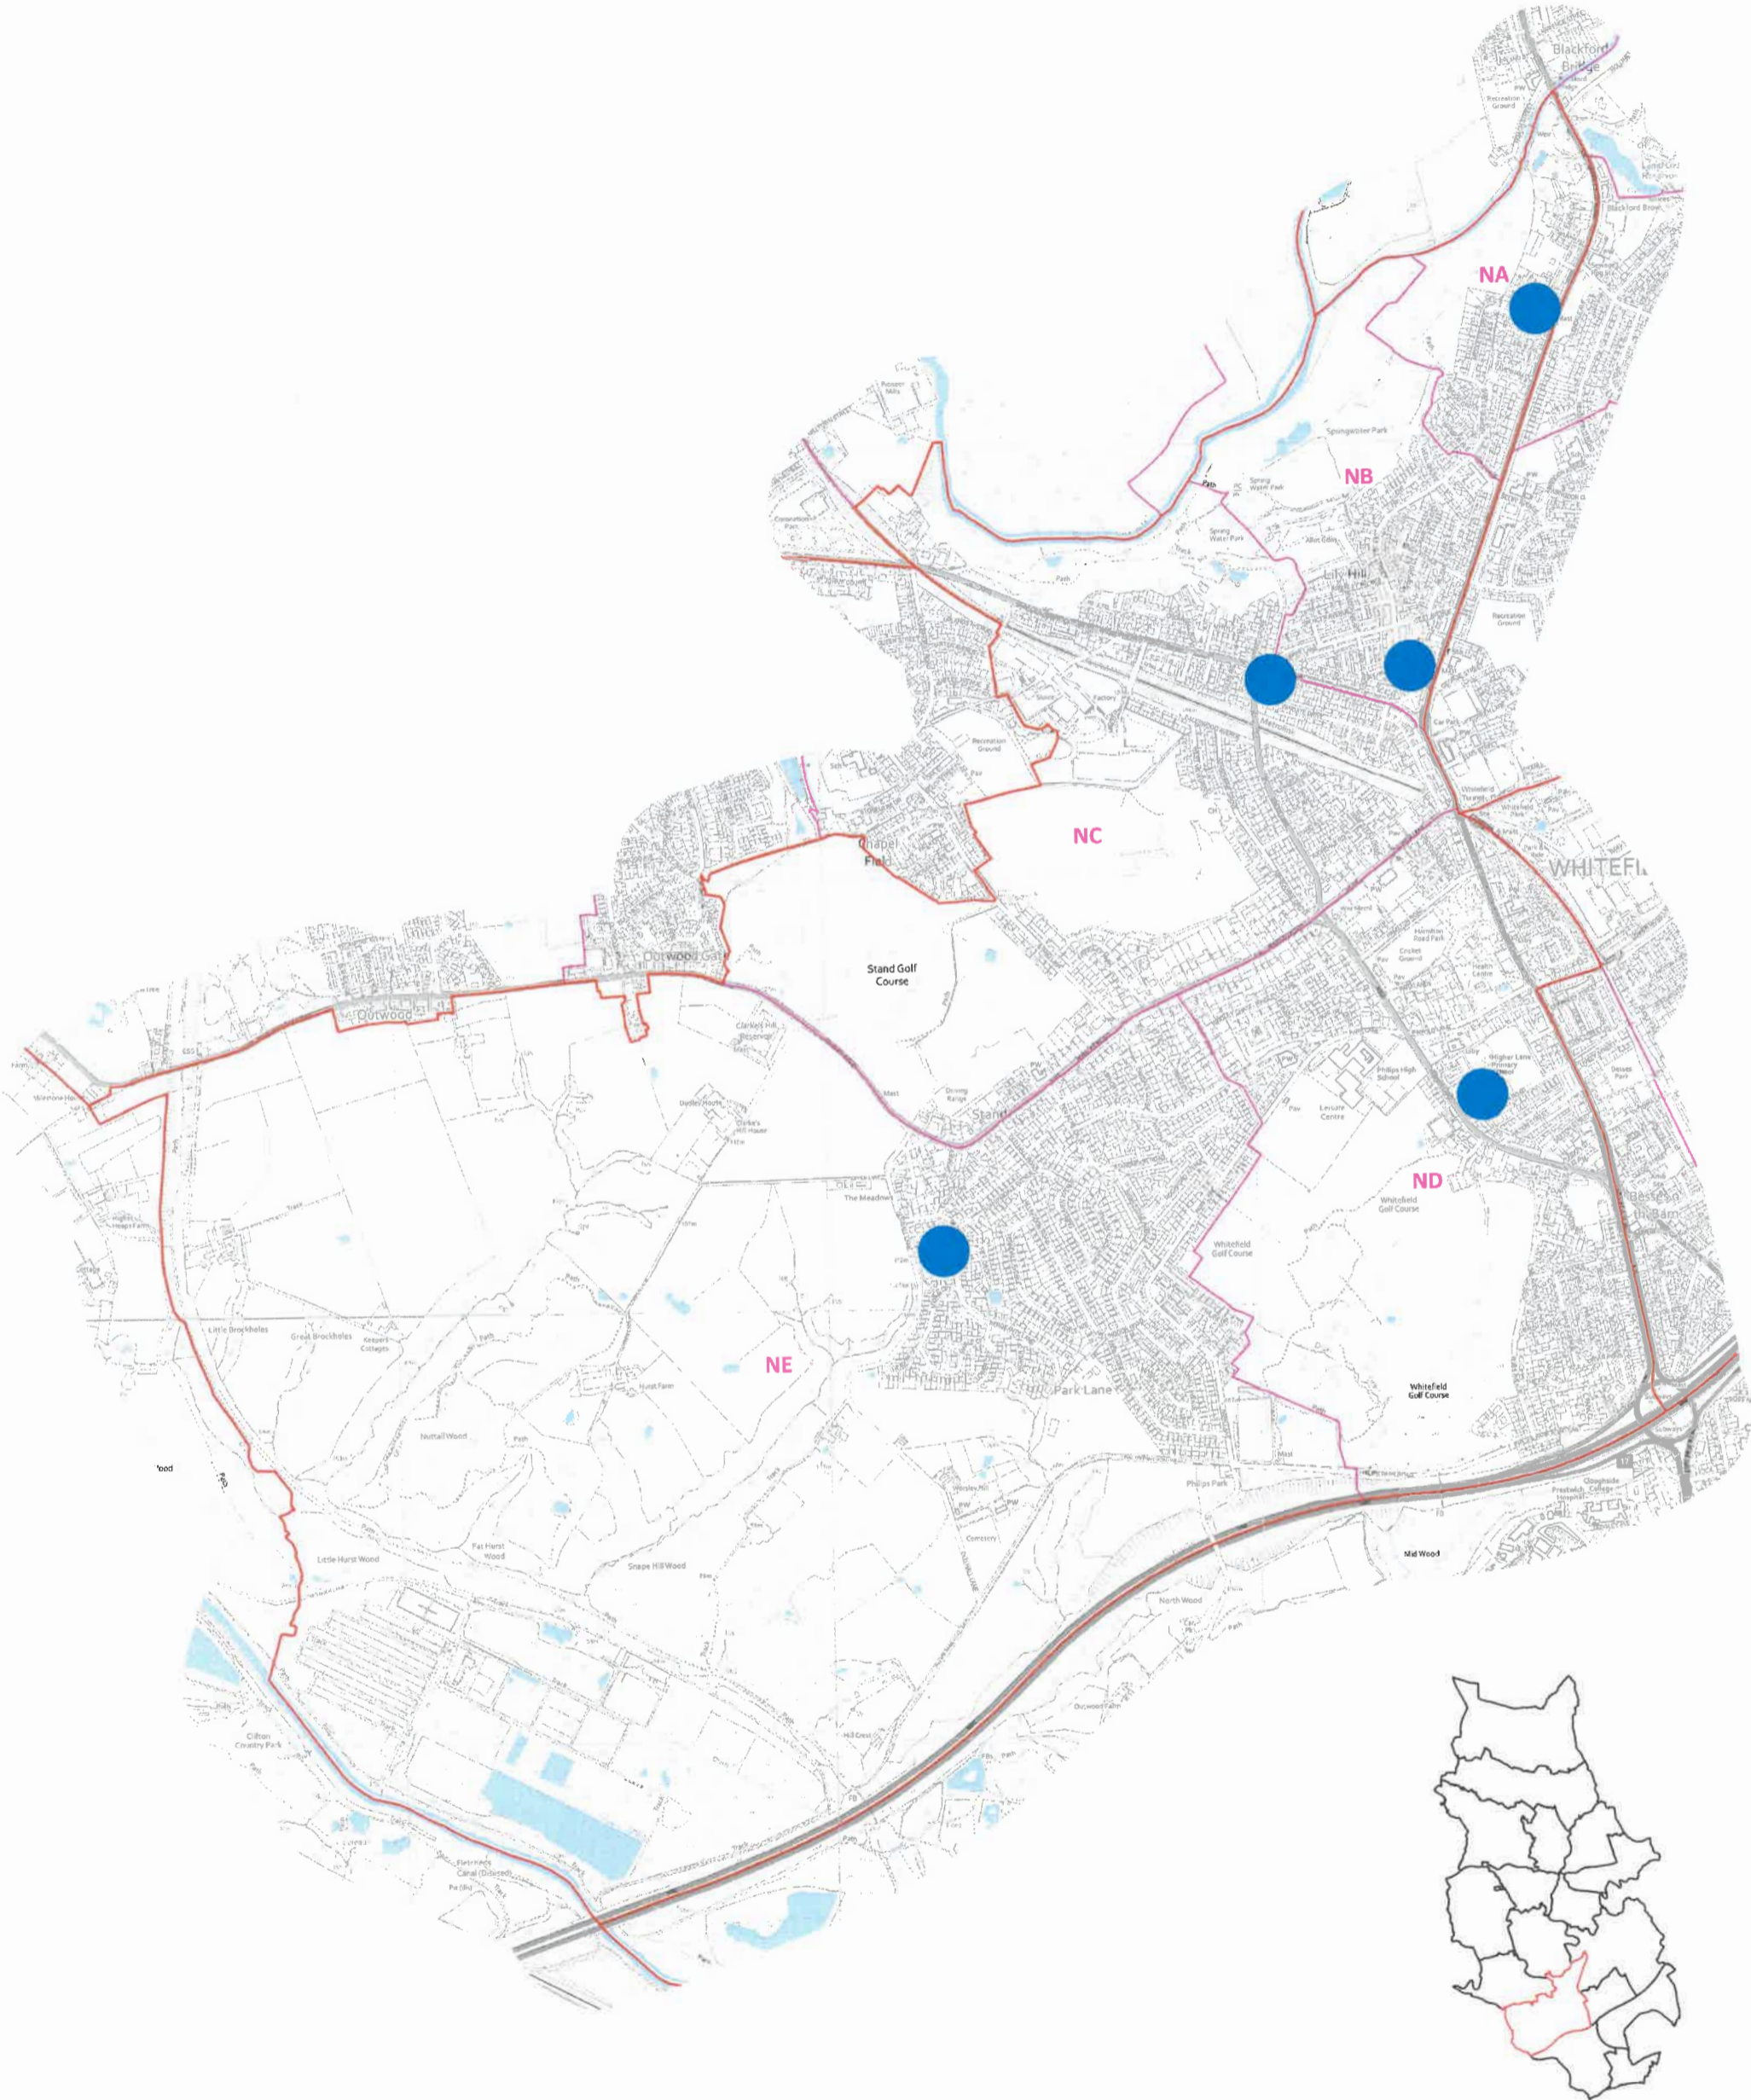

RAMSBOTTOM WARD

NORTH MANOR WARD

TOTTINGTON WARD

ELTON WARD

MOORSIDE WARD

BURY EAST WARD

BURY WEST WARD

REDVALES WARD

UNSWORTH WARD

RADCLIFFE EAST WARD

RADCLIFFE NORTH & AINSWORTH WARD

RADCLIFFE WEST WARD

PILKINGTON PARK WARD

BESSES WARD

HOLYROOD WARD

ST. MARY'S WARD

SEDGLEY WARD