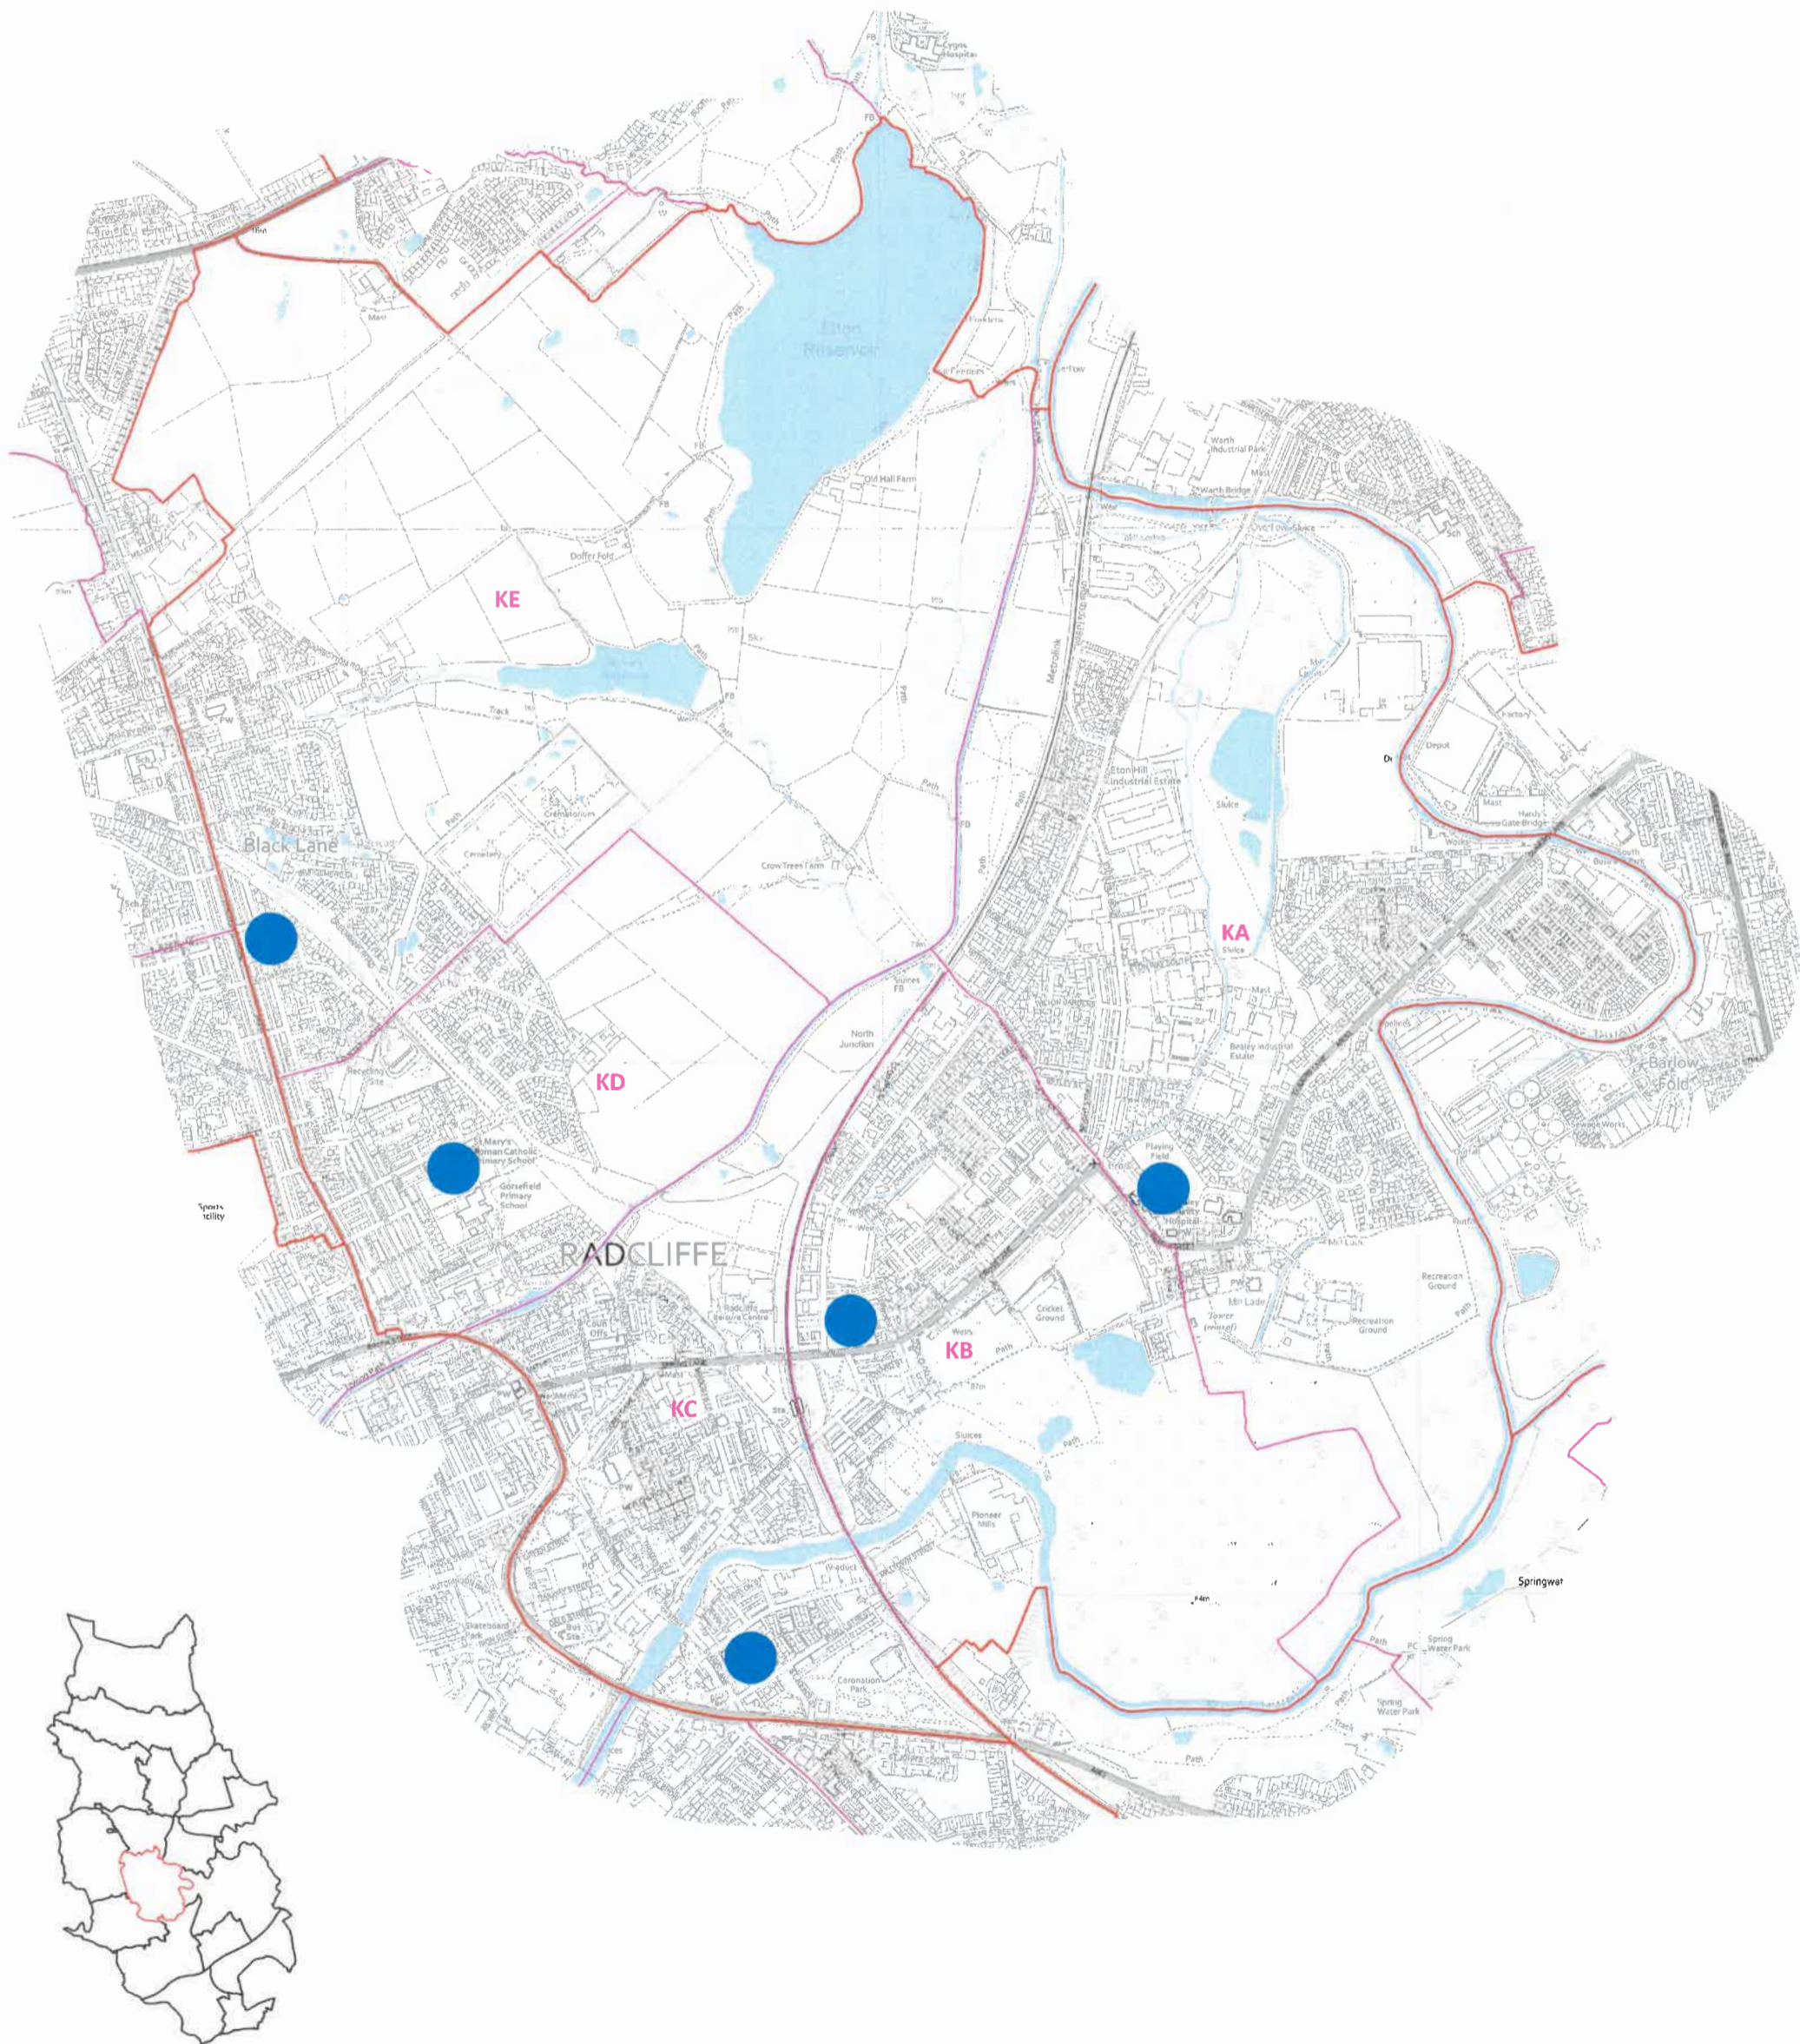

RAMSBOTTOM WARD

NORTH MANOR WARD

TOTTINGTON WARD

ELTON WARD

MOORSIDE WARD

BURY EAST WARD

BURY WEST WARD

REDVALES WARD

UNSWORTH WARD

RADCLIFFE EAST WARD

RADCLIFFE NORTH & AINSWORTH WARD

RADCLIFFE WEST WARD

PILKINGTON PARK WARD

BESSES WARD

HOLYROOD WARD

ST. MARY'S WARD

SEDGLEY WARD