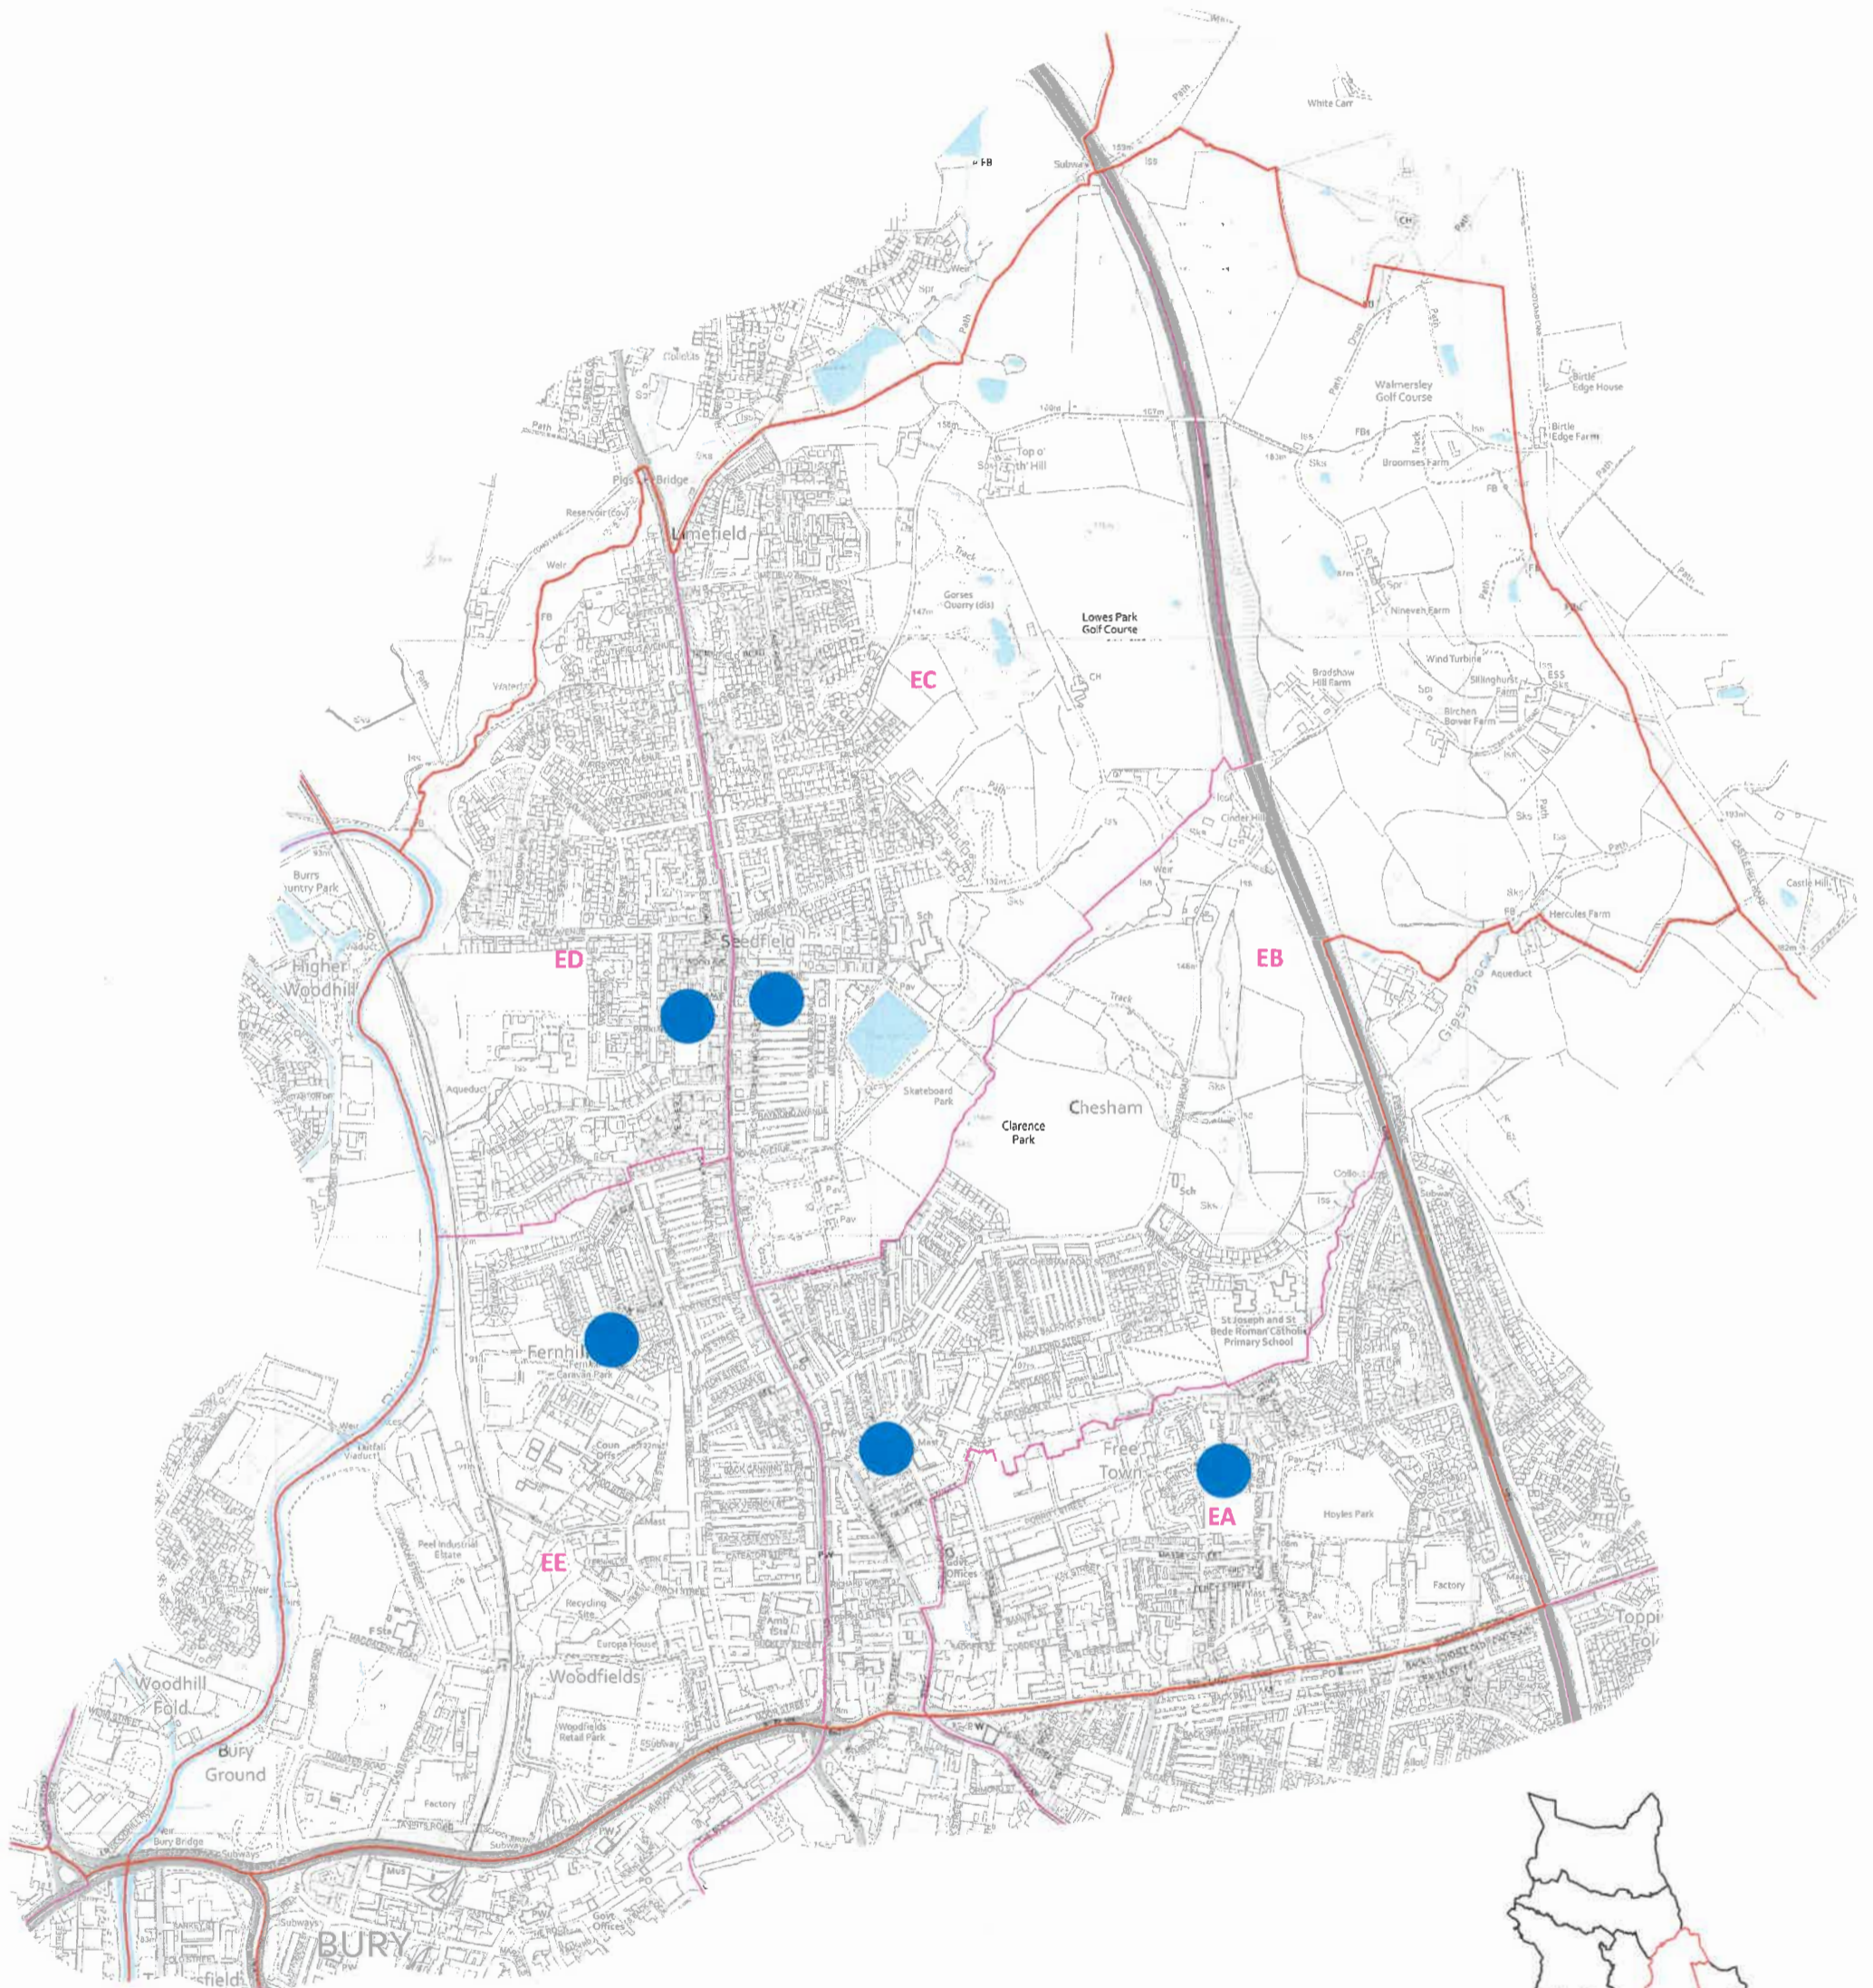

RAMSBOTTOM WARD

NORTH MANOR WARD

TOTTINGTON WARD

ELTON WARD

MOORSIDE WARD

BURY EAST WARD

BURY WEST WARD

REDVALES WARD

UNSWORTH WARD

RADCLIFFE EAST WARD

RADCLIFFE NORTH & AINSWORTH WARD

RADCLIFFE WEST WARD

PILKINGTON PARK WARD

BESSES WARD

HOLYROOD WARD

ST. MARY'S WARD

SEDGLEY WARD