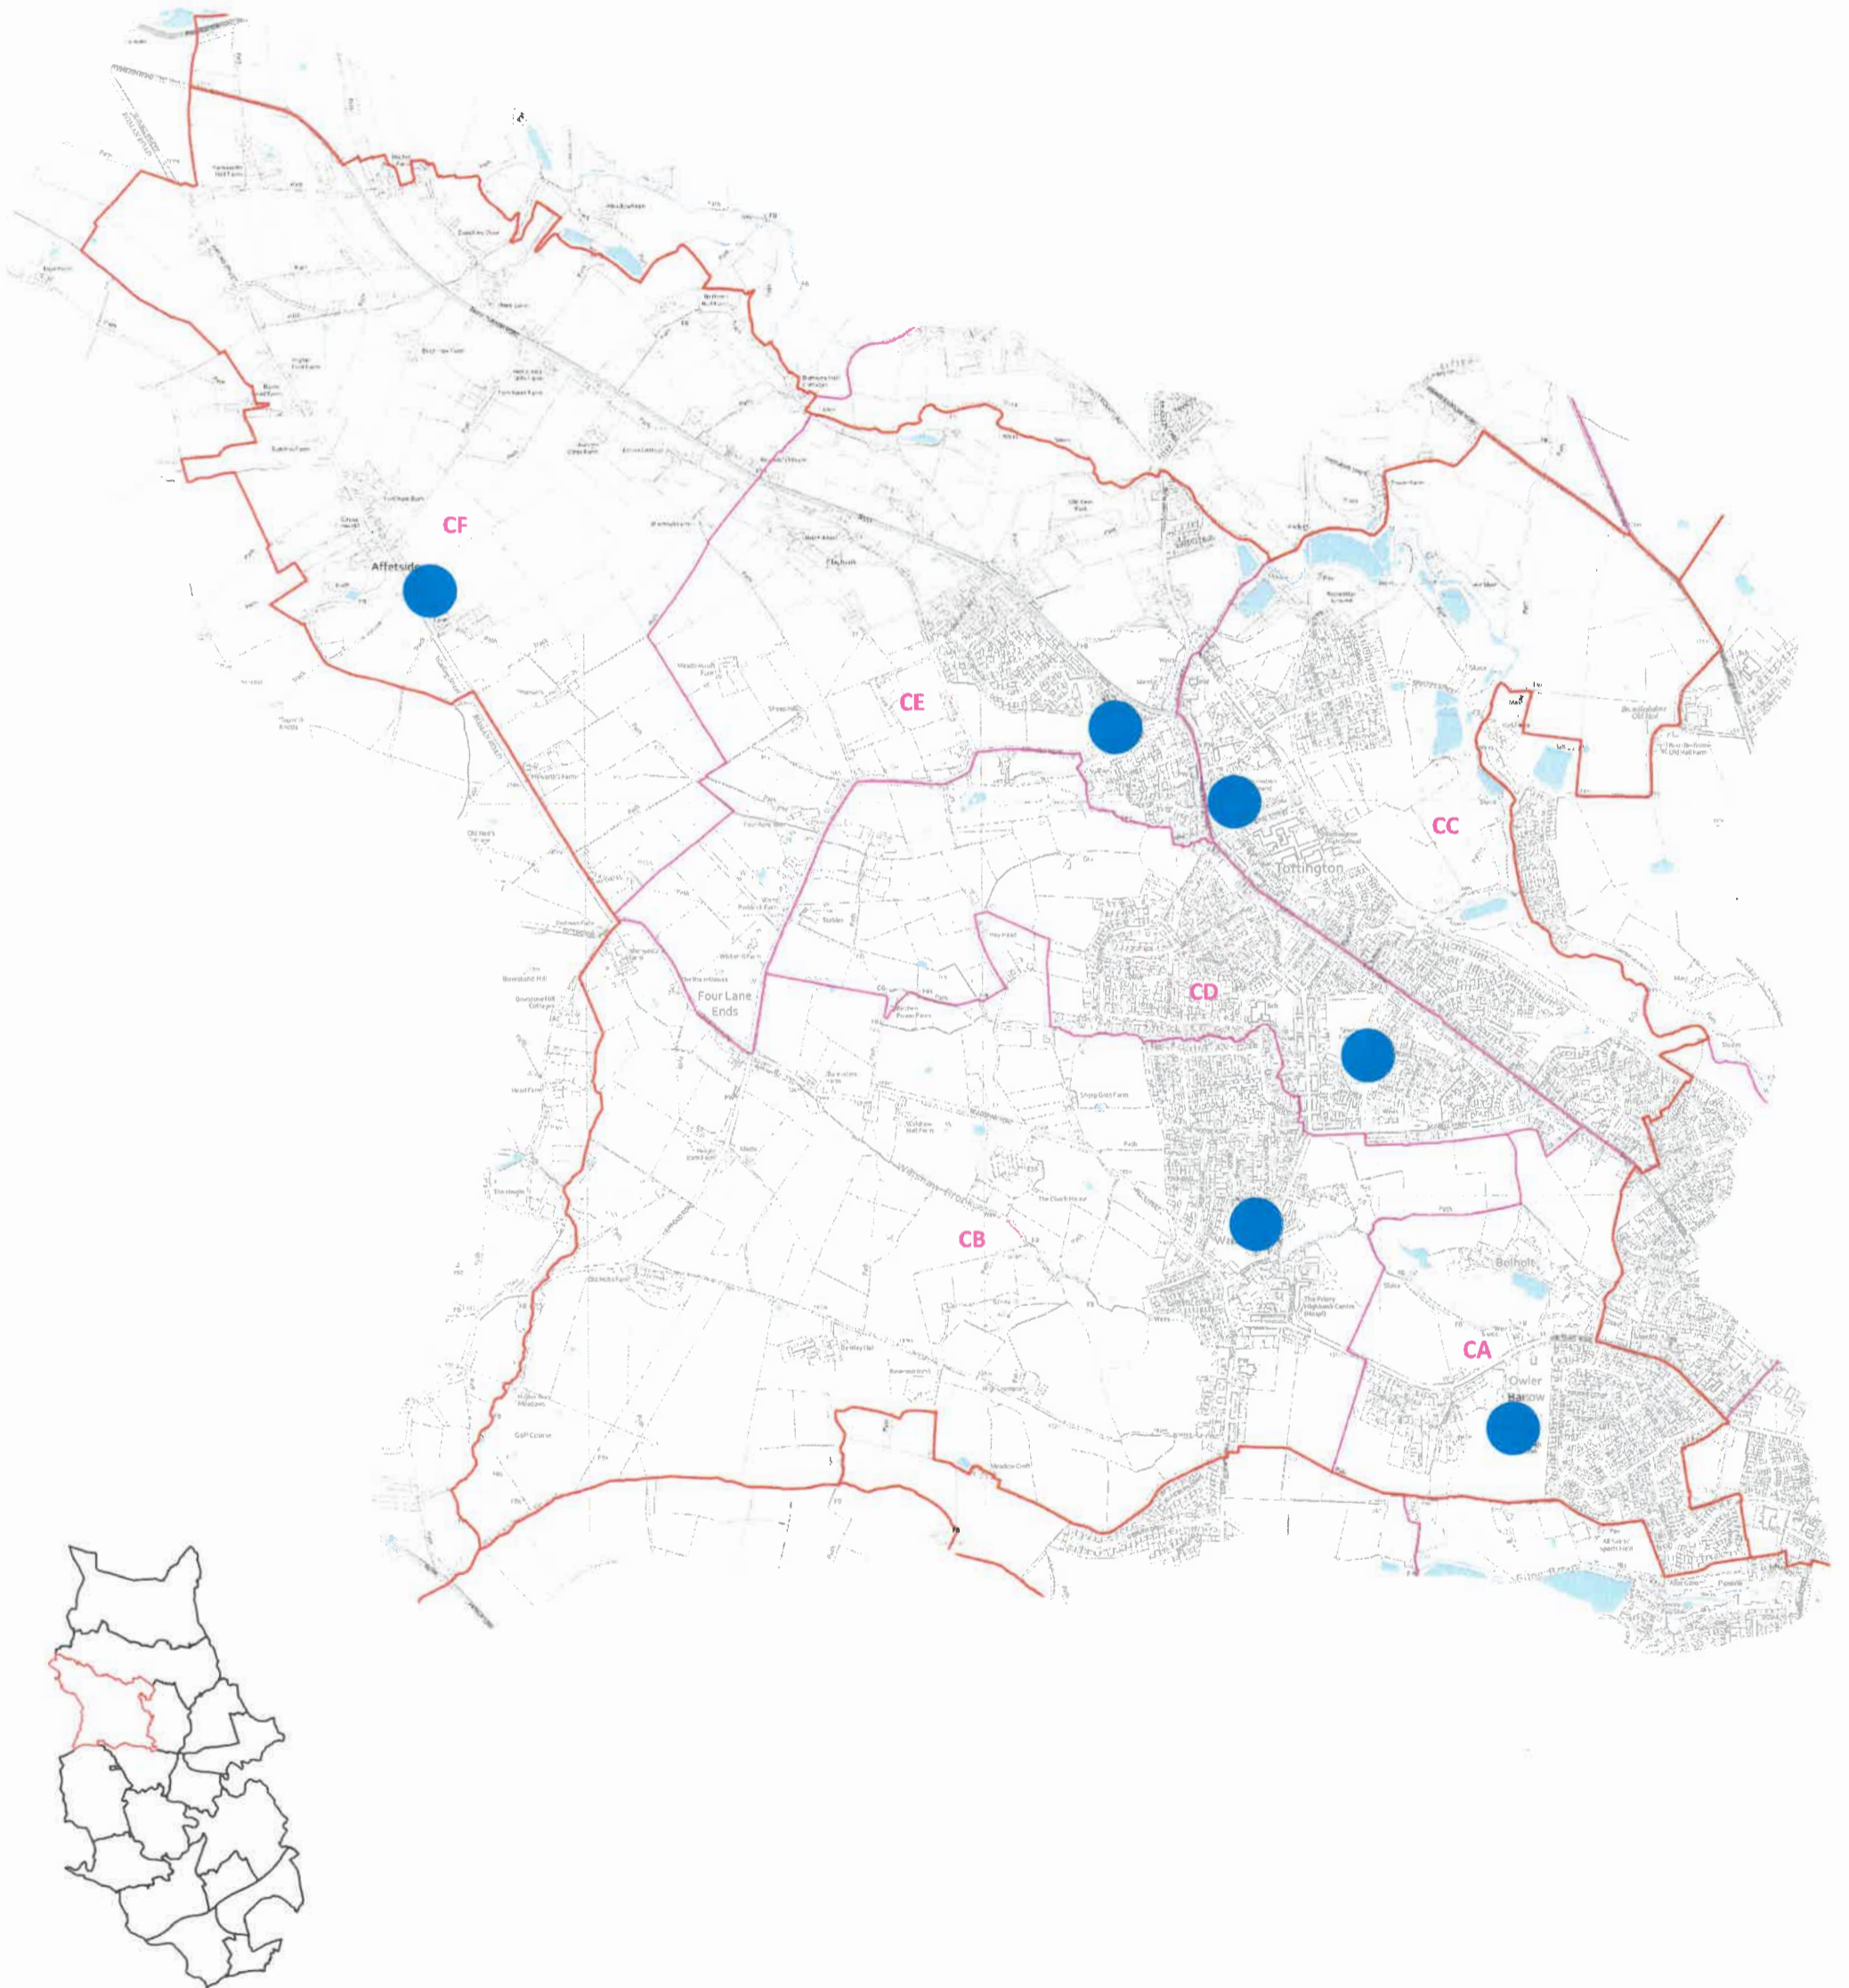

RAMSBOTTOM WARD

NORTH MANOR WARD

TOTTINGTON WARD

ELTON WARD

MOORSIDE WARD

BURY EAST WARD

BURY WEST WARD

REDVALES WARD

UNSWORTH WARD

RADCLIFFE EAST WARD

RADCLIFFE NORTH & AINSWORTH WARD

RADCLIFFE WEST WARD

PILKINGTON PARK WARD

BESSES WARD

HOLYROOD WARD

ST. MARY'S WARD

SEDGLEY WARD