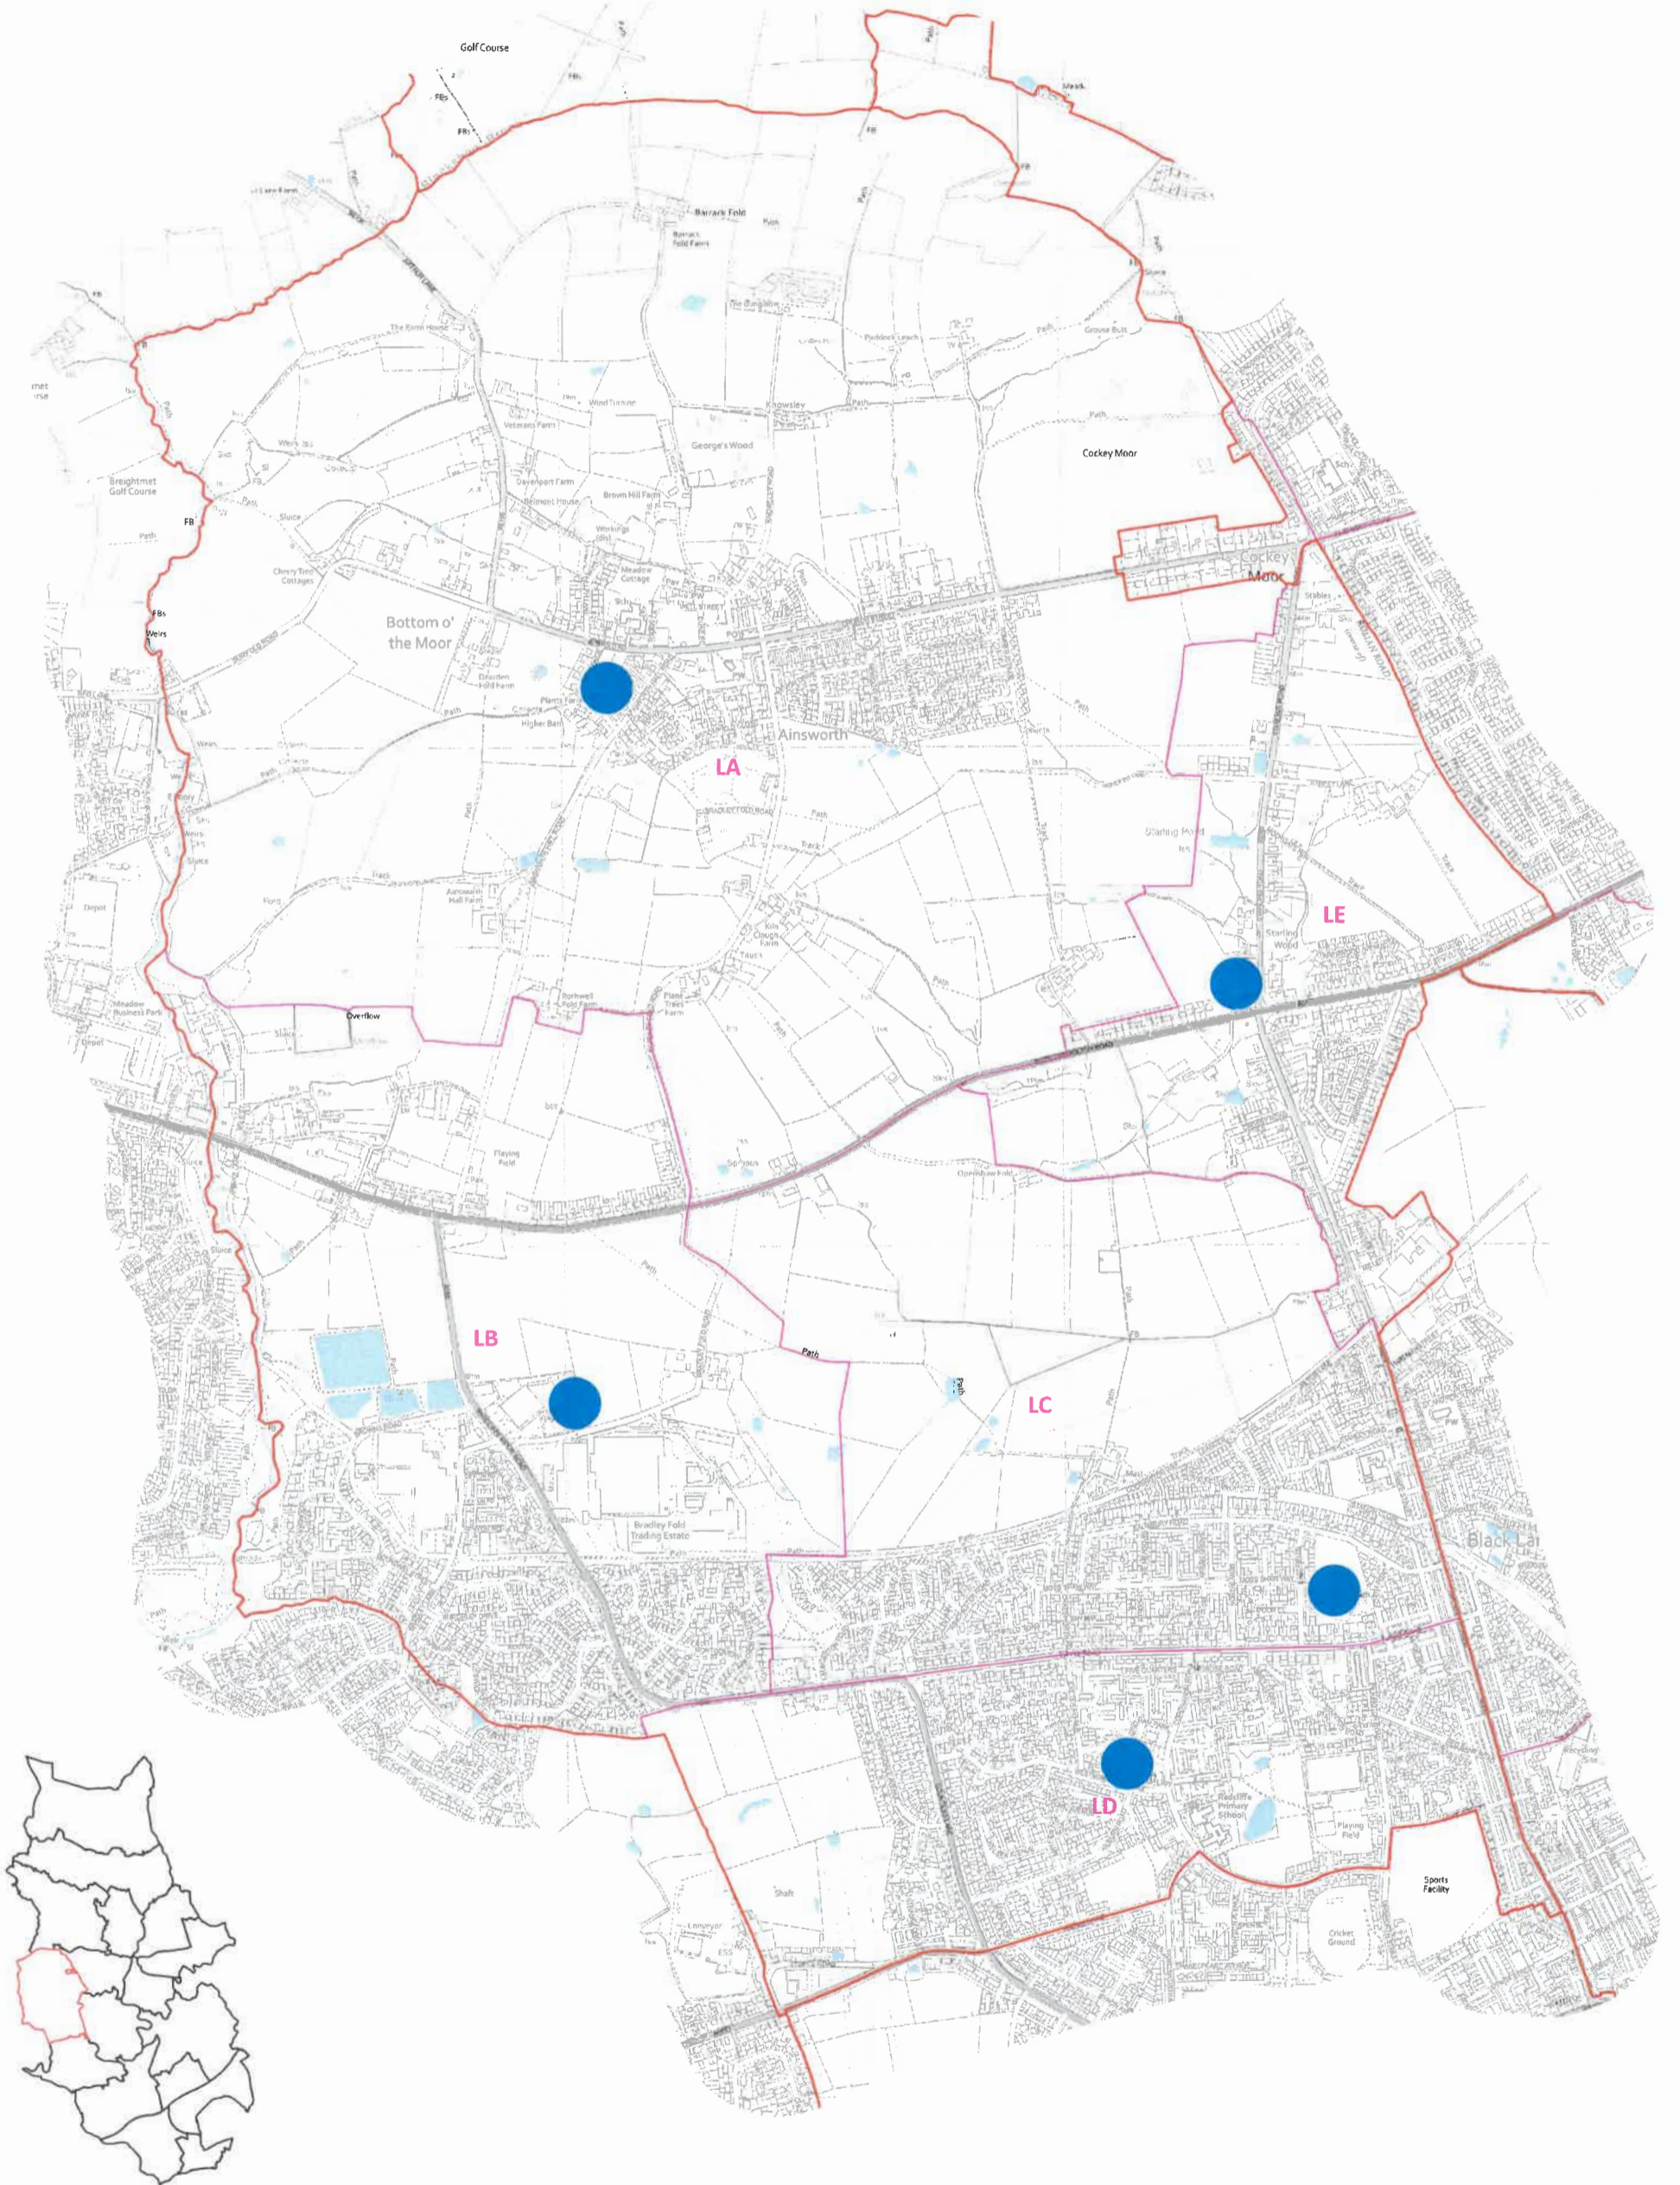

RAMSBOTTOM WARD

NORTH MANOR WARD

TOTTINGTON WARD

ELTON WARD

MOORSIDE WARD

BURY EAST WARD

BURY WEST WARD

REDVALES WARD

UNSWORTH WARD

RADCLIFFE EAST WARD

RADCLIFFE NORTH & AINSWORTH WARD

RADCLIFFE WEST WARD

PILKINGTON PARK WARD

BESSES WARD

HOLYROOD WARD

ST. MARY'S WARD

SEDGLEY WARD