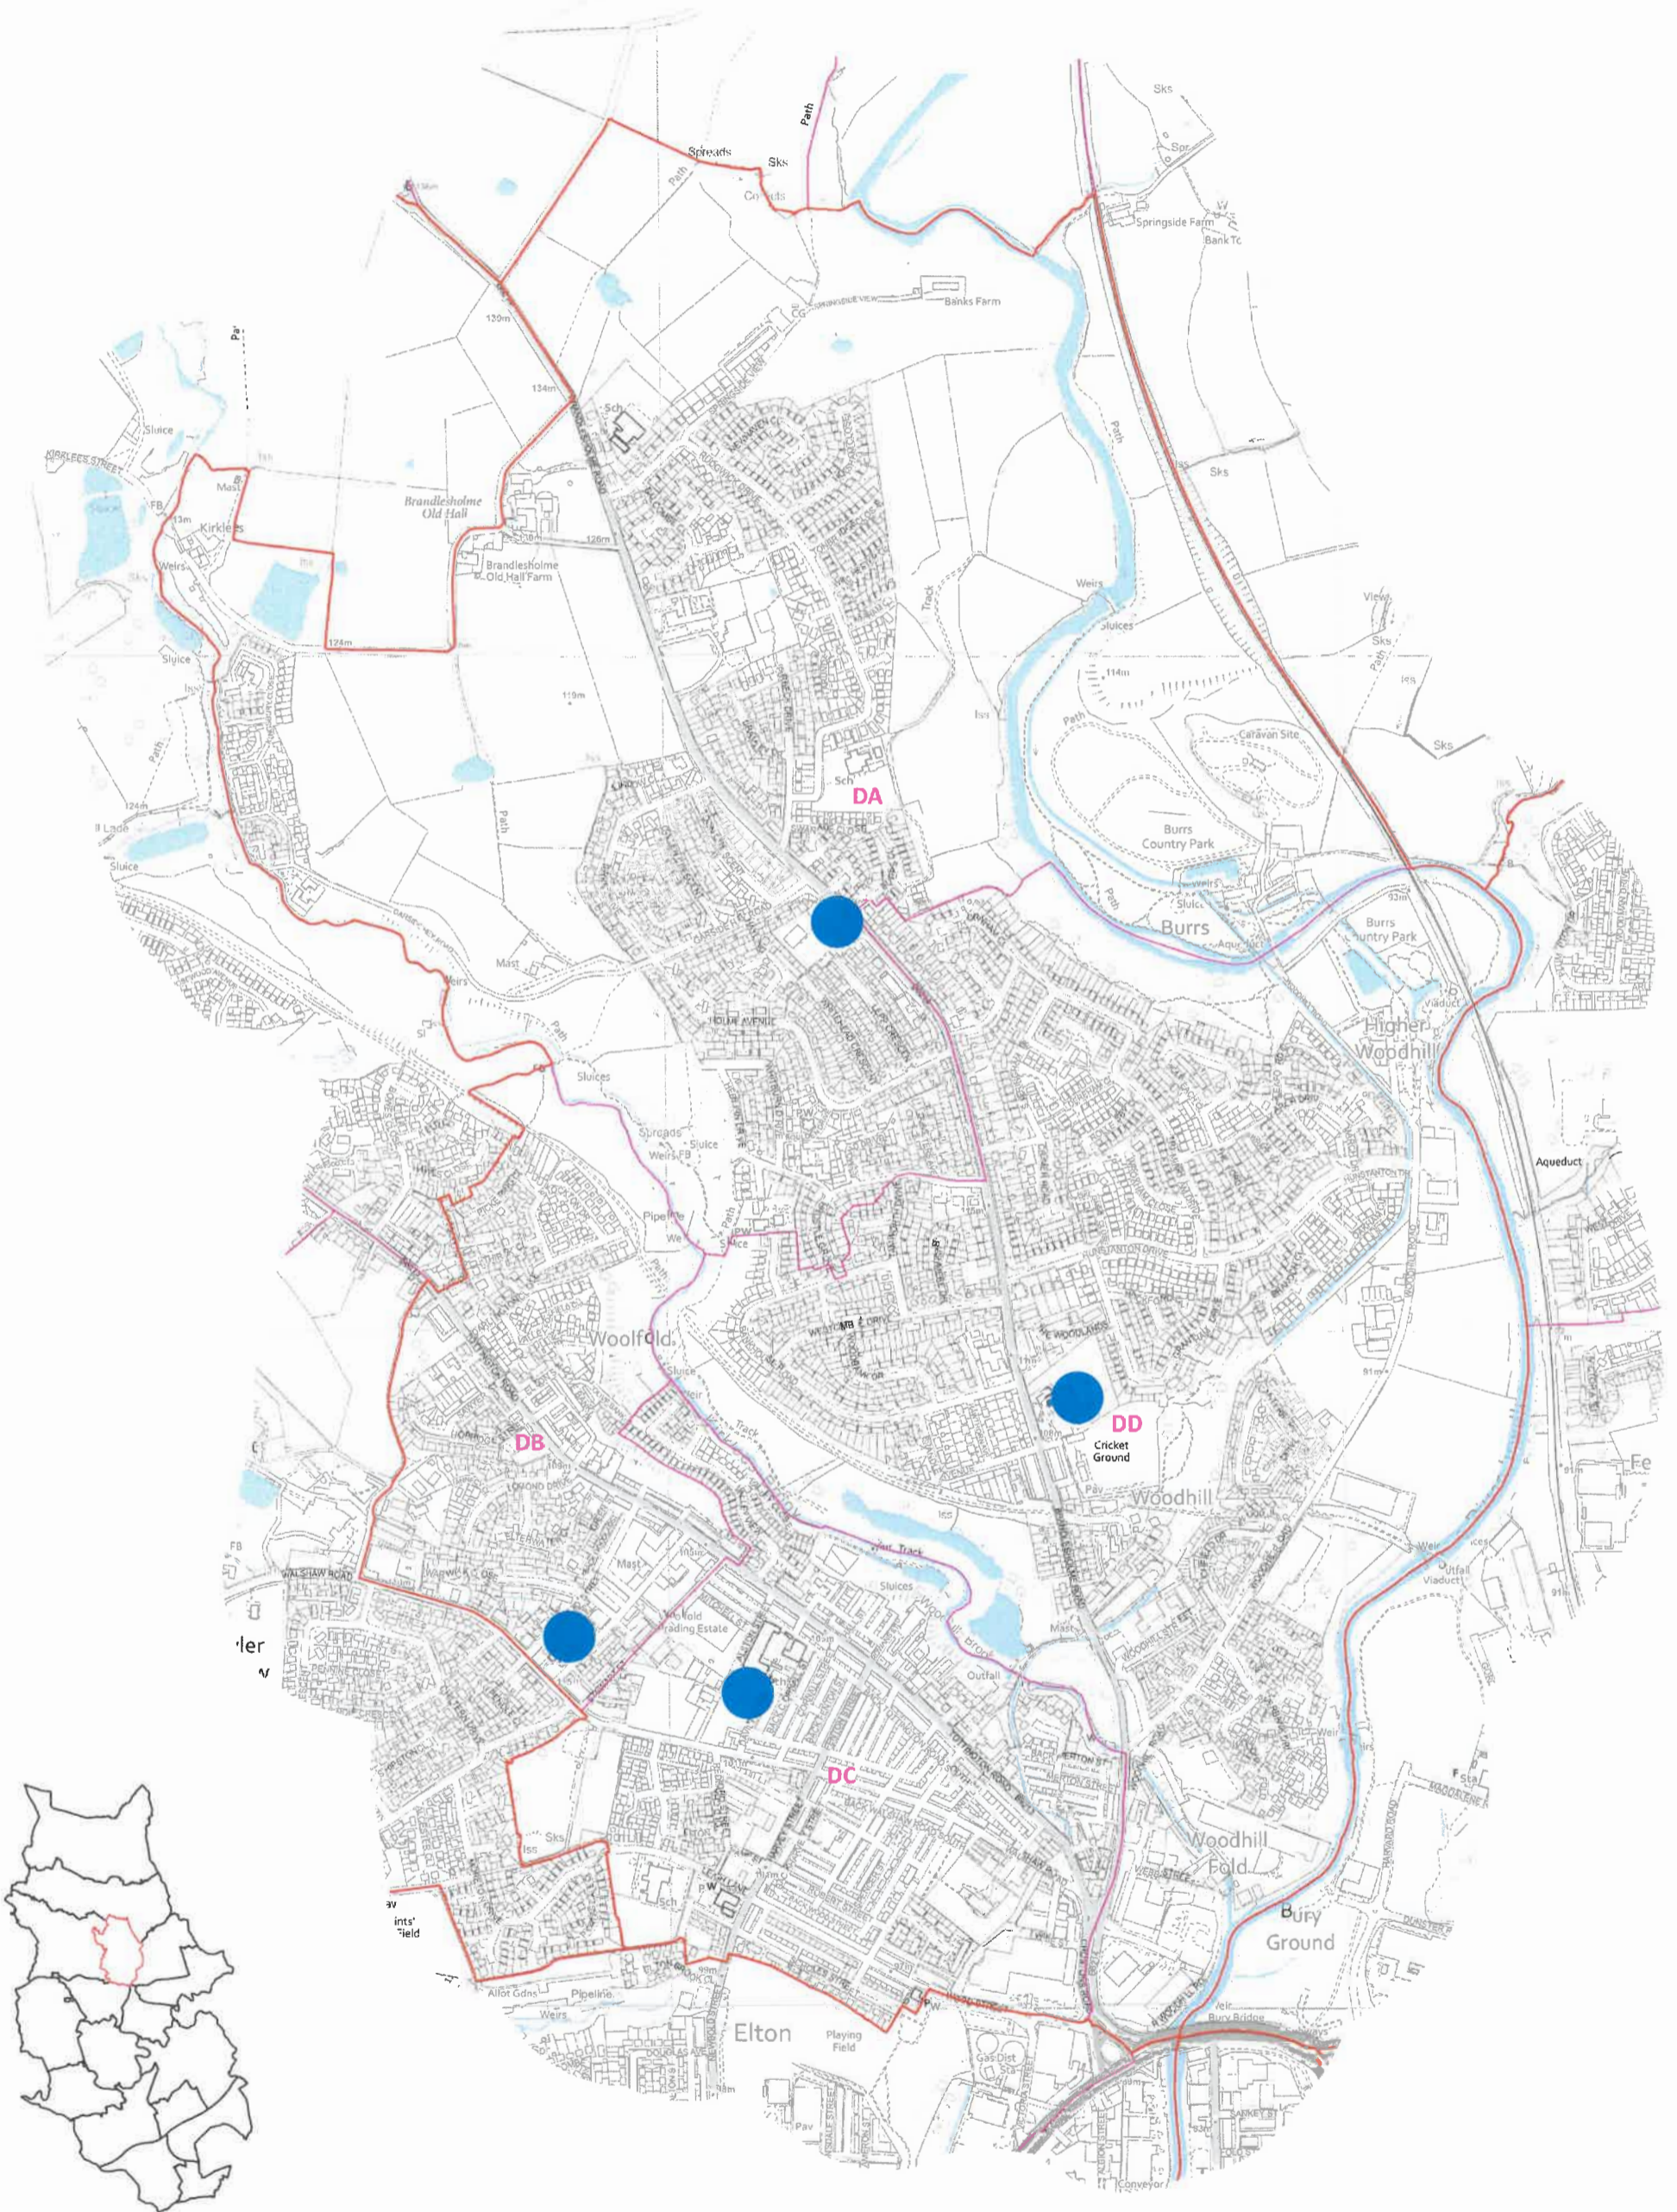

RAMSBOTTOM WARD

NORTH MANOR WARD

TOTTINGTON WARD

ELTON WARD

MOORSIDE WARD

BURY EAST WARD

BURY WEST WARD

REDVALES WARD

UNSWORTH WARD

RADCLIFFE EAST WARD

RADCLIFFE NORTH & AINSWORTH WARD

RADCLIFFE WEST WARD

PILKINGTON PARK WARD

BESSES WARD

HOLYROOD WARD

ST. MARY'S WARD

SEDGLEY WARD