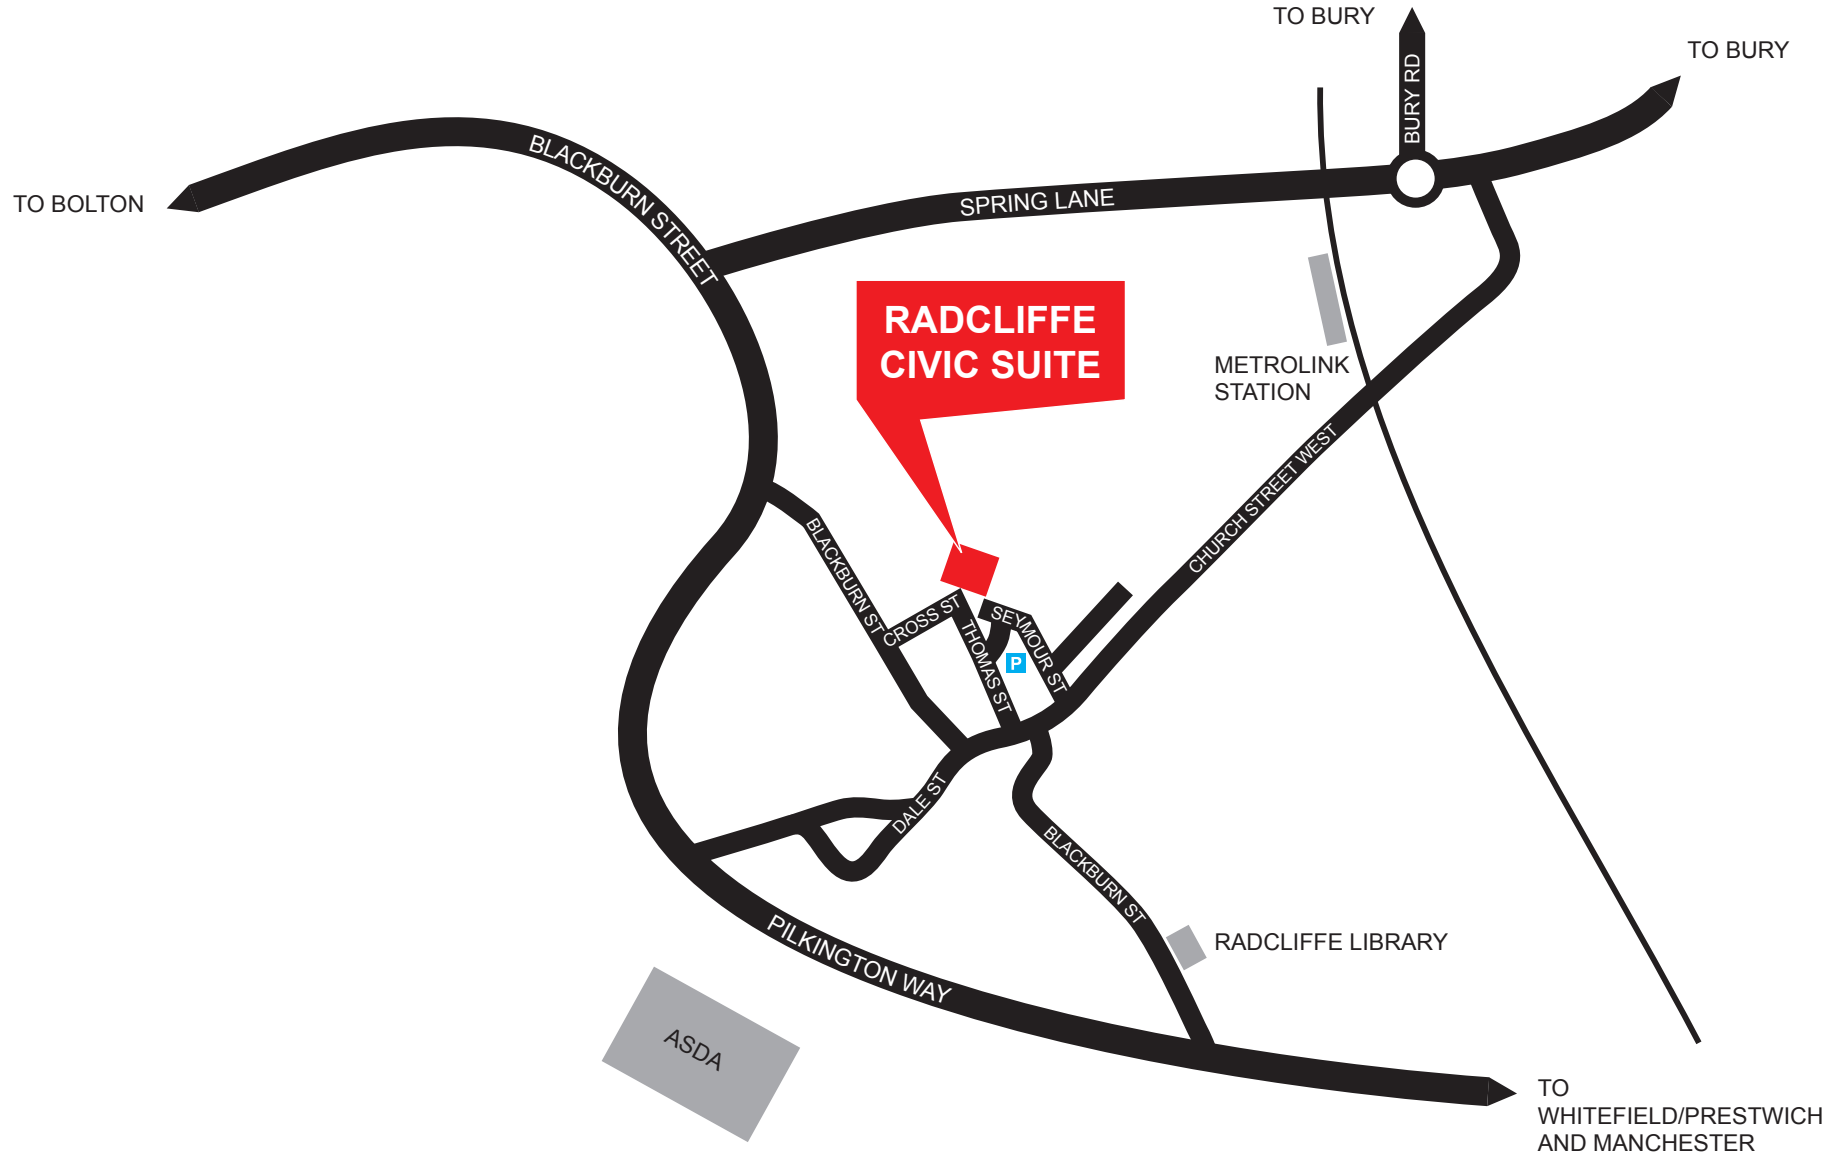

# How to find Radcliffe Civic Suite

Radcliffe Civic Suite, Thomas Street, Radcliffe, M26 2UH | Phone: 0161 253 7812 | Web: [www.bury.gov.uk/radcliffecivicsuite](http://www.bury.gov.uk/radcliffecivicsuite)