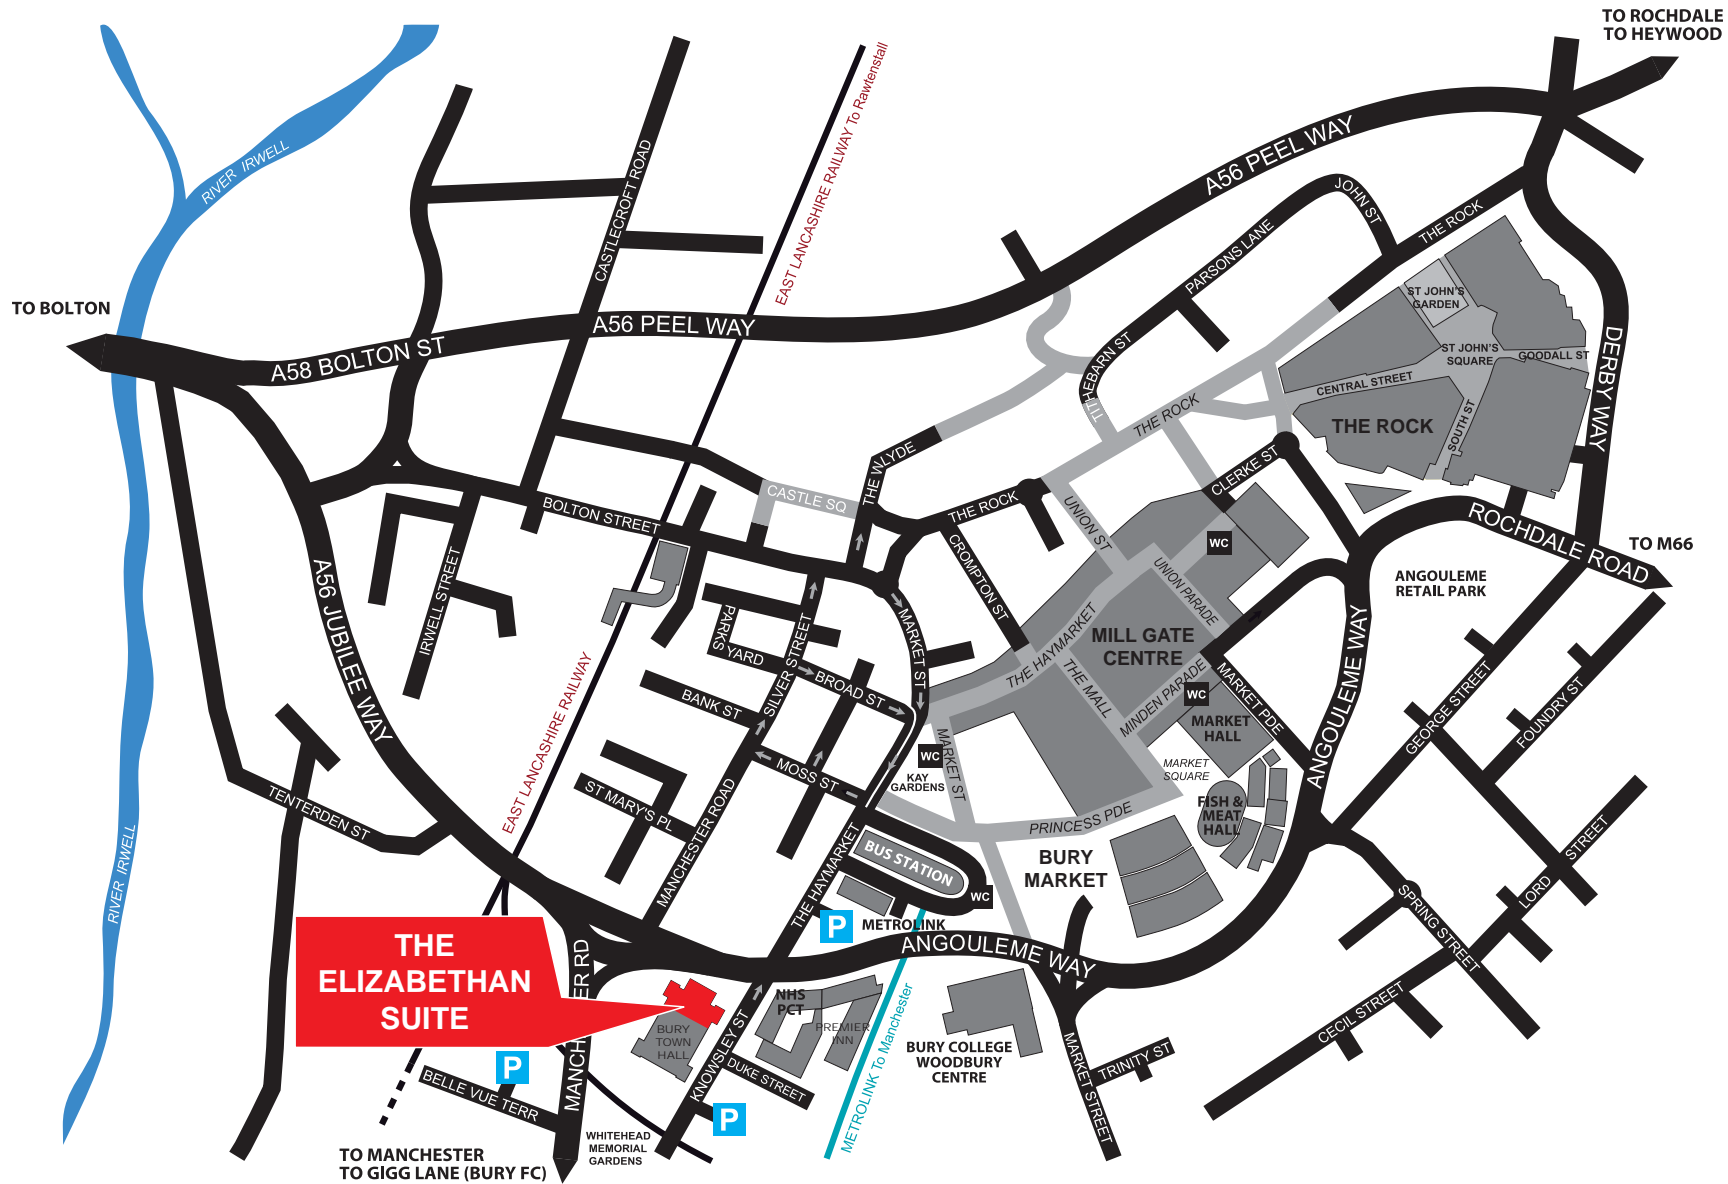

How to find The Elizabethan Suite, Bury

The Elizabethan Suite, Town Hall, Bury, BL9 0SW | Phone: 0161 253 5196 | Email: elizabethansuite@bury.gov.uk | Web: www.bury.gov.uk/elizabethansuite

Bury Venues for all occasions