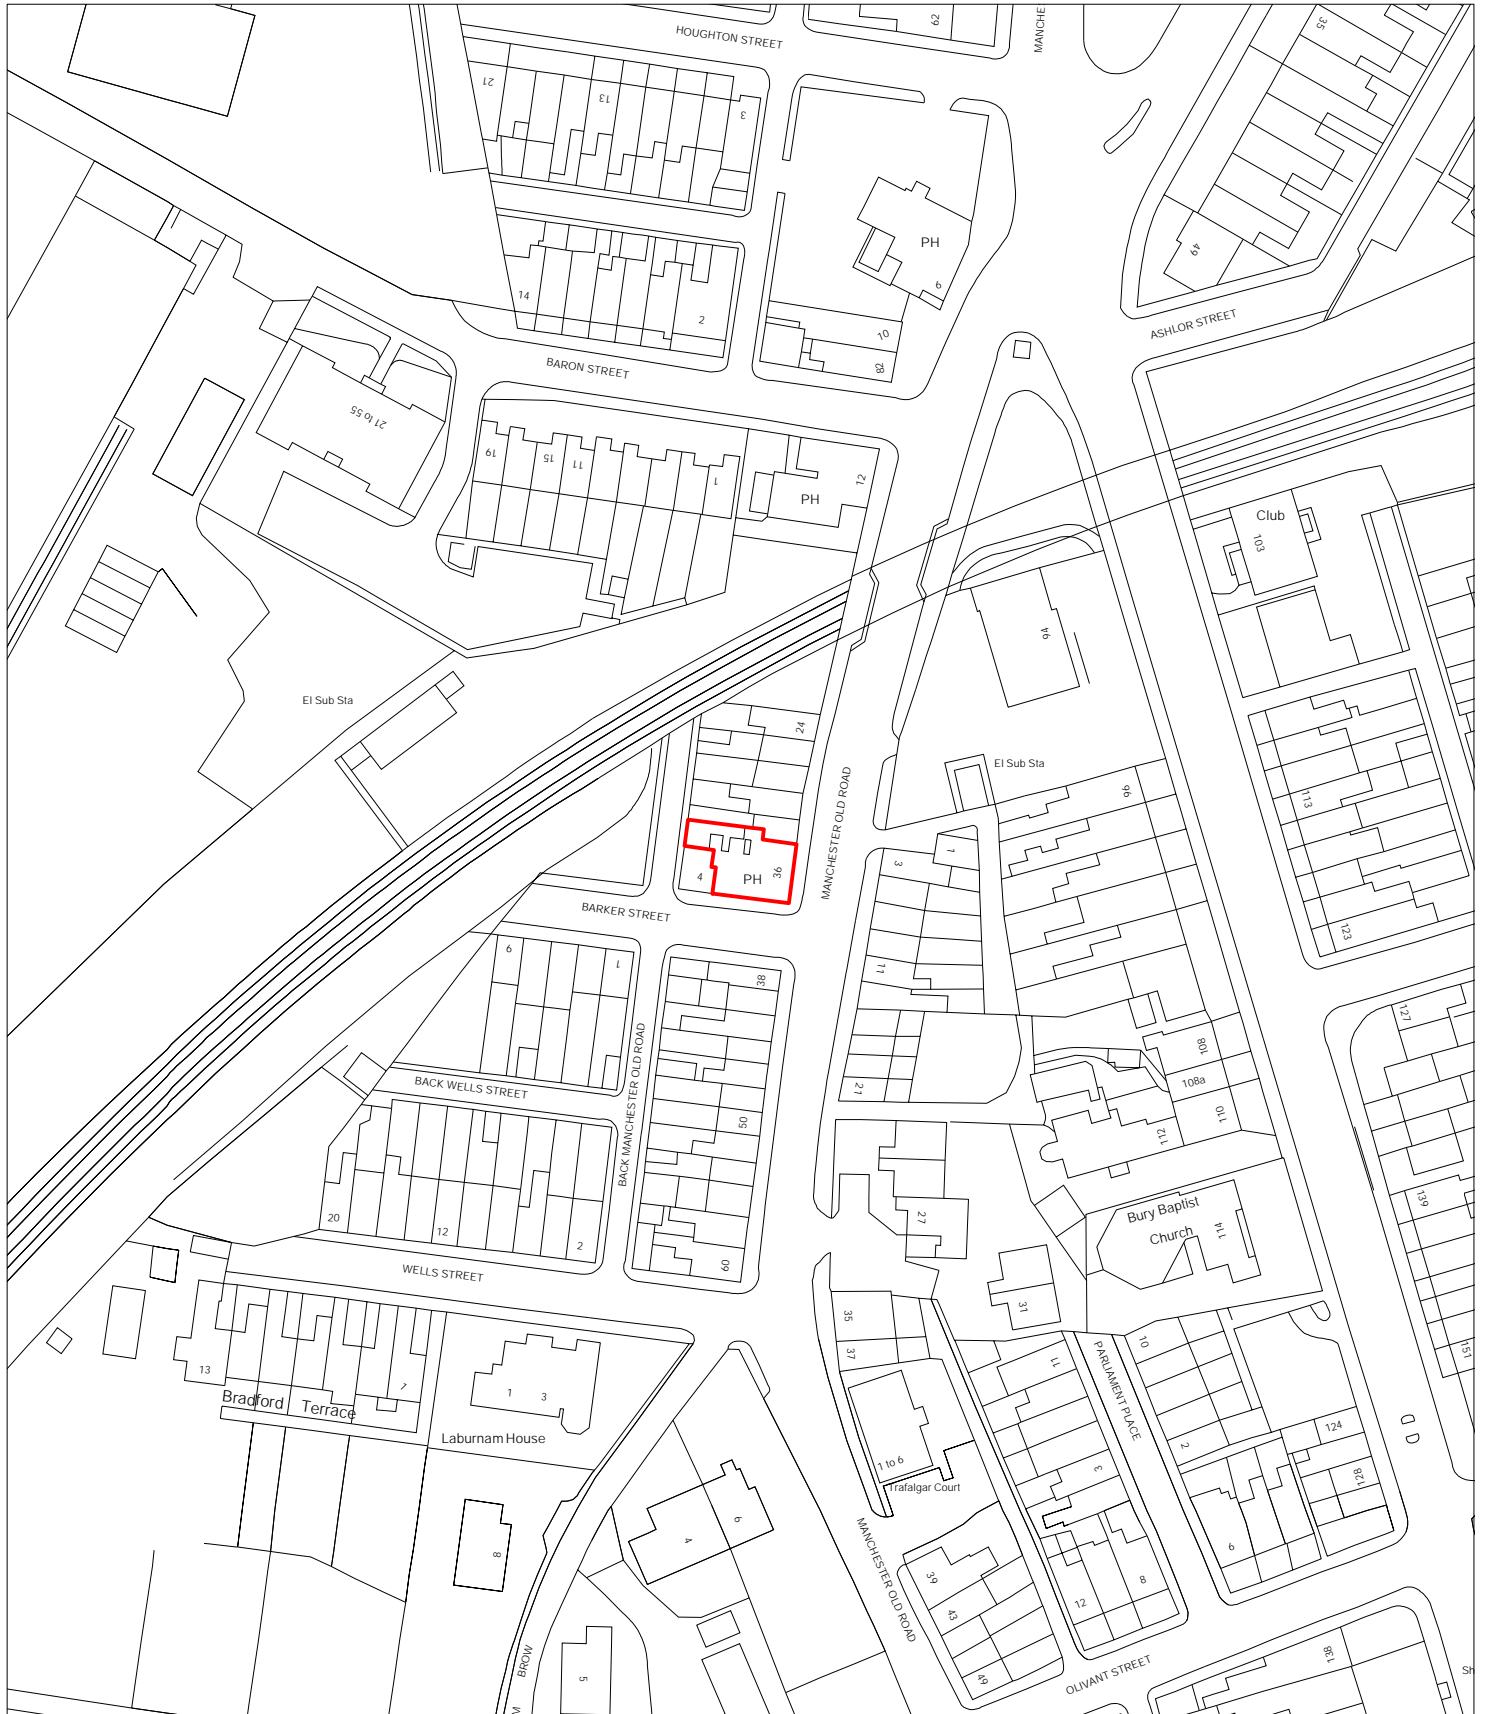

# PLAN REFERRED TO

PLAN

The Rose & Crown  
36 Manchester Old Road  
BL9 0TR

SCALE

1:1250

DRAWN BY

MB

DATE